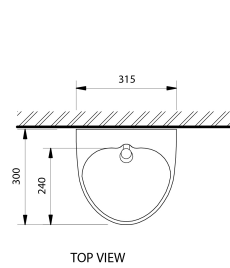

# Vaal Vaal Urinal

**Range:** Vaal  
**Description:** Vaal Flatback top-entry urinal. Spreader & fittings included. Required bottle trap 340/N. Suitable for commercial use. Compatible with the following Cobra exposed urinal flush valves: FJ6-000/N & FJ6-001/N. Dimensions: 300mm long, 315mm wide, 450mm high. 10 Year LIXIL Africa warranty. Access to Cobra TeamAssist technical team.  
**Product Code:** 705429WH  
**ERP Code:** 1046400200  
**Barcode:** 6005826072914  
**Product Features:** 10 Year Warranty  
**Dimensions:** (l) 300mm x (w) 315mm x (h) 450mm  
**Package Weight:** 11.58

## Product Images

THIS DRAWING IS TO SCALE 1:10 ON A4

MOT

10 Year Warranty