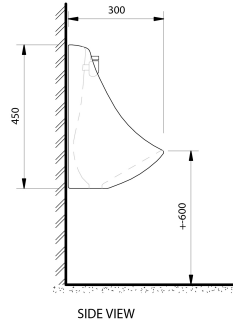

# Vaal Vaal Urinal

**Range:** Vaal  
**Description:** Vaal Flatback top-entry urinal. Spreader & fittings included. Required bottle trap 340/N. Suitable for commercial use. Compatible with the following Cobra exposed urinal flush valves: FJ6-000/N & FJ6-001/N. Dimensions: 300mm long, 315mm wide, 450mm high. 10 Year LIXIL Africa warranty. Access to Cobra TeamAssist technical team.  
**Product Code:** 705429WH  
**ERP Code:** 1046400200  
**Barcode:** 6005826072914  
**Product Features:** 10 Year Warranty  
**Dimensions:** (l) 300mm x (w) 315mm x (h) 450mm  
**Package Weight:** 11.58

## Product Images

THIS DRAWING IS TO SCALE 1:10 ON A4

MOT

10 Year Warranty