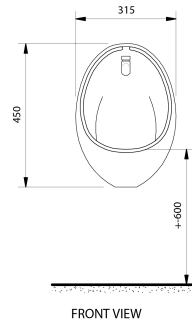

# Vaal Vaal Urinal

**Range:** Vaal  
**Description:** Vaal Flatback top-entry urinal. Spreader & fittings included. Required bottle trap 340/N. Suitable for commercial use. Compatible with the following Cobra exposed urinal flush valves: FJ6-000/N & FJ6-001/N. Dimensions: 300mm long, 315mm wide, 450mm high. 10 Year LIXIL Africa warranty. Access to Cobra TeamAssist technical team.  
**Product Code:** 705429WH  
**ERP Code:** 1046400200  
**Barcode:** 6005826072914  
**Product Features:** 10 Year Warranty  
**Dimensions:** (l) 300mm x (w) 315mm x (h) 450mm  
**Package Weight:** 11.58

## Product Images

THIS DRAWING IS TO SCALE 1:10 ON A4

MOT

10 Year Warranty