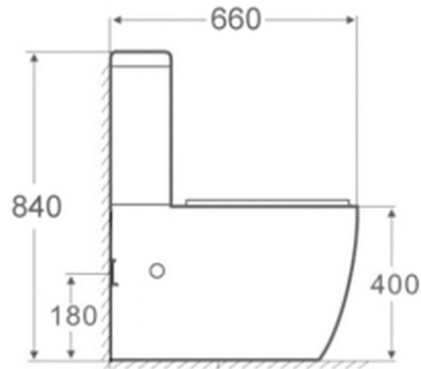

Vaal Ingenue Toilet Close Couple Suite

Range: Ingenue
Description: Ingenue rimless cc suite.
Product Code: 772670WH
ERP Code: CINPAFSU-2CO0374
Barcode: 6005826061116
Product Features: Cobra TeamAssist, Cobra Genuine, 10 Year Warranty
Dimensions: (l) 730mm x (w) 470mm x (h) 640mm
Package Weight: 38.1
CAD3D: [Download](#)

Product Images

MOT

Cobra TeamAssist

Cobra Genuine

10 Year Warranty