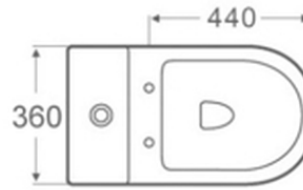

Vaal Ingenue Toilet Close Couple Suite

Range: Ingenue
Description: Ingenue rimless cc suite.
Product Code: 772670WH
ERP Code: CINPAFSU-2CO0374
Barcode: 6005826061116
Product Features: Cobra TeamAssist, Cobra Genuine, 10 Year Warranty
Dimensions: (l) 730mm x (w) 470mm x (h) 640mm
Package Weight: 38.1
CAD3D: [Download](#)

Product Images

MOT

Cobra TeamAssist

Cobra Genuine

10 Year Warranty