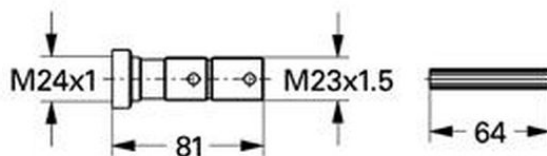

Grohe Grohe Extension set, 80 mm

Range: Grohe
Description: for concealed valves, 1/2", 3/4"
Product Code: G-45202000
ERP Code: G-45202000
Barcode: 4005176052835
Product Features: No Warranty
Dimensions: (l) 220mm x (w) 95mm x (h) 45mm
Package Weight: 0.08

Product Images

MOT

1f-8ce2-5dcb0d5d52c8/e5ef0e54-b86c-4d9a-b786-0d41028d6e3c/20120126_10214_TxyFHQO.jpg">

Government

Cobra TeamAssist

Cobra Genuine

Projects

10 Year Warranty