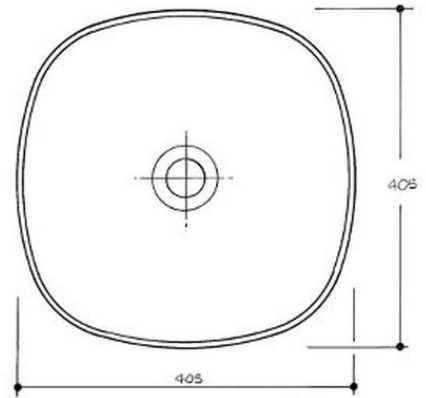

Vaal HR Symmetry Basin Counter Top 405X405

Range: HR Symmetry
Description: 405x405 counter top basin with no provision for tapholes or integrated overflow
Product Code: 704900WH
ERP Code: CSY400NN-2CO0401
Barcode: 6005826064278
Product Features: Cobra TeamAssist, Cobra Genuine, Government, 10 Year Warranty
Dimensions: (l) 430mm x (w) 440mm x (h) 170mm
Package Weight: 9.6
CAD3D: [Download](#)

Product Images

MOT

Government

Cobra TeamAssist

Cobra Genuine

10 Year Warranty

Cobra TeamAssist

Cobra FeatherTouch

20 Year Warranty

JaswicApproved