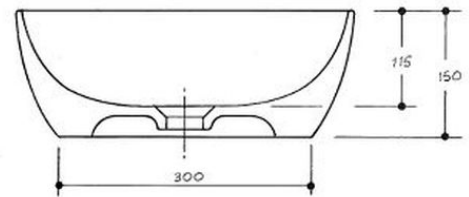

Vaal HR Symmetry Basin Counter Top 405X405

Range: HR Symmetry
Description: 405x405 counter top basin with no provision for tapholes or integrated overflow
Product Code: 704900WH
ERP Code: CSY400NN-2CO0401
Barcode: 6005826064278
Product Features: Cobra TeamAssist, Cobra Genuine, Government, 10 Year Warranty
Dimensions: (l) 430mm x (w) 440mm x (h) 170mm
Package Weight: 9.6
CAD3D: [Download](#)

Product Images

MOT

Government

Cobra TeamAssist

Cobra Genuine

10 Year Warranty

Cobra TeamAssist

Cobra FeatherTouch

20 Year Warranty

JaswicApproved