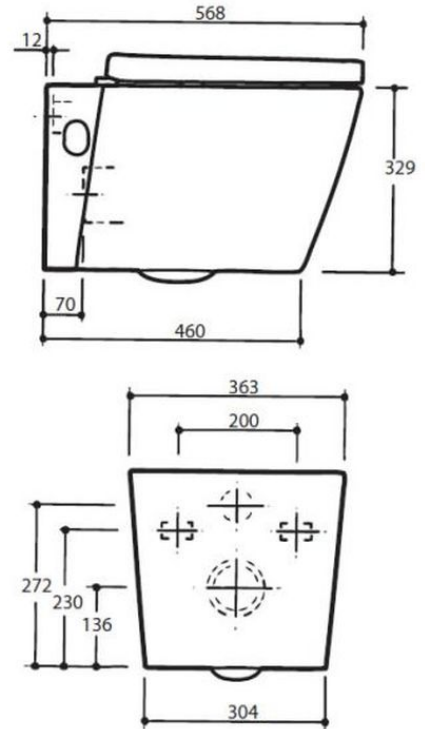

# Vaal Entice Toilet Pan Wall Hung

**Range:** Entice  
**Description:** Vitreous china 90 deg outlet back inlet rimless wall-hung toilet pan, with quality thermoset soft-close seat.”  
**Product Code:** 439600WH  
**ERP Code:** CENPAFWH-2CO0377  
**Barcode:** 6005826060294  
**Product Features:** Cobra TeamAssist, Cobra Genuine, 10 Year Warranty, Projects  
**Dimensions:** (l) 590mm x (w) 450mm x (h) 440mm  
**Package Weight:** 31.9  
**CAD3D:** [Download](#)

## Product Images