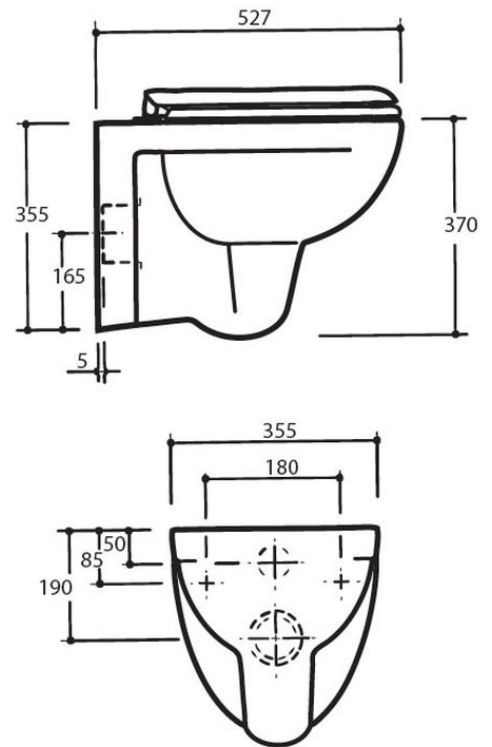

Vaal Urban Toilet Pan Wall Hung

Range: Urban
Description: Back inlet rimless pan with thermoset soft close seat. Compatible with concealed cistern, duct cistern or concealed flush valve. Designed to flush effectively on 6/3L
Product Code: 439400WH
ERP Code: CURB50WH-2CO0377
Barcode: 6005826060270
Product Features: Cobra TeamAssist, Cobra Genuine, 10 Year Warranty
Dimensions: (l) 550mm x (w) 430mm x (h) 420mm
Package Weight: 23.4
CAD3D: [Download](#)

Product Images

MOT

Cobra TeamAssist

Cobra Genuine

10 Year Warranty