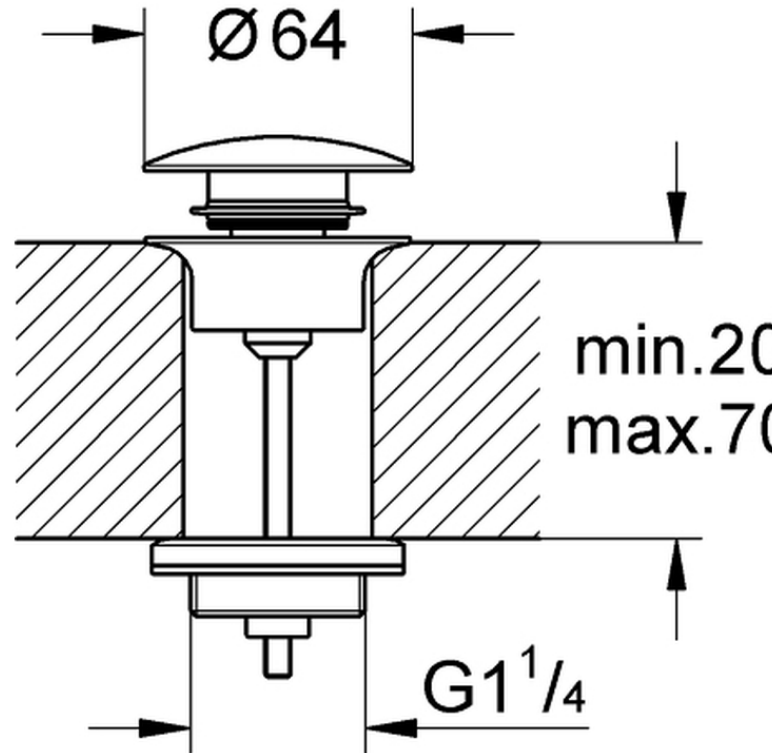

Grohe Grohe Waste set with push-open plug

Range: Grohe
Description: with push-open cover for wash basins with overflow removable cover removable plug closable GROHE Long-Life finish
Product Code: G-65807GN0
ERP Code: G-65807GN0
Barcode: 4005176467745
Product Features: 20 Year Warranty, GROHE Long-Life finish
Dimensions: (l) 100mm x (w) 85mm x (h) 83mm
Package Weight: 0.35

Product Images

MOT

20 Year Warranty

=>images/tags/11.png">

Cobra Genuine Cobra TeamAssist 2 Year Warranty