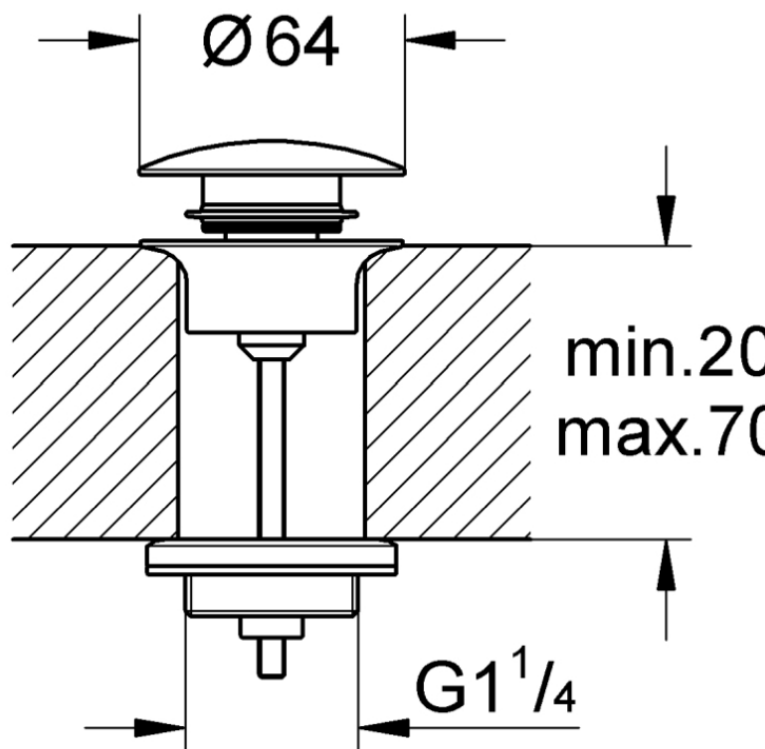

Range: Grohe
Description: with push-open cover, for wash basins with overflow, removable cover, closable, GROHE LongLife finish
Product Code: G-65807DC0
ERP Code: G-65807DC0
Barcode: 4005176442797
Product Features: 20 Year Warranty
Dimensions: (l) 100mm x (w) 85mm x (h) 83mm
Package Weight: 0.32

Product Images

MOT

20 Year Warranty