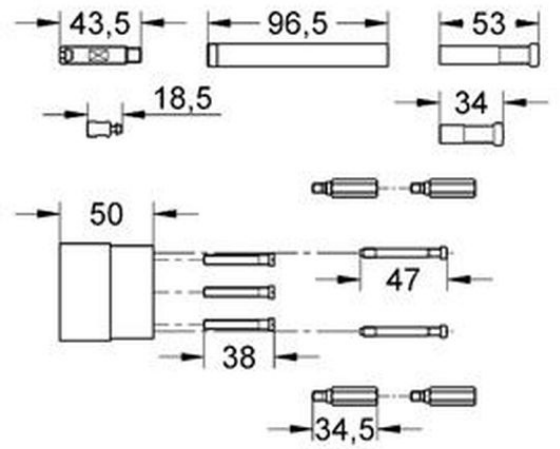

Grohe Grohe Extension set

Range: Grohe
Description: 50 mm, for universal single-lever mixer for concealed installation 1/2"
Product Code: G-46343000
ERP Code: G-46343000
Barcode: 4005176189791
Product Features: 5 Year Warranty
Dimensions: (l) 95mm x (w) 81mm x (h) 61mm
Package Weight: 0.87

Product Images

MOT

5 Year Warranty