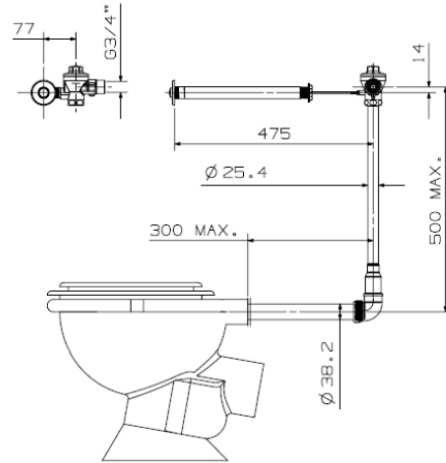

Grohe PBV Battery housing

Range: PBV
Description: including 6 V lithium-battery, type CR-P2, to replace transformer
Product Code: G-42393000
ERP Code: G-42393000
Barcode: 4005176905872
Product Features: No Warranty
Dimensions: (l) 78mm x (w) 72mm x (h) 75mm
Package Weight: 0.1

Product Images

MOT

Product Images

MOT