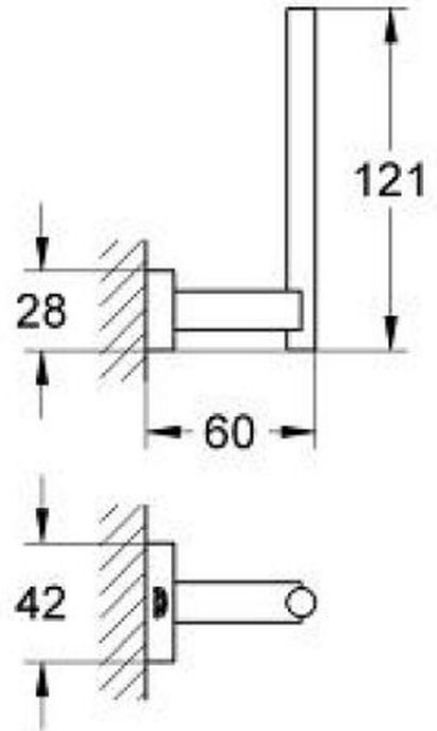

Grohe Essentials Reserve toilet paper holder

Range: Essentials
Description: GROHE Essentials Cube spare paper holder – organise your space - material: metal, wall mounted, concealed fastening, GROHE Long-Life finish
Product Code: G-40623001
ERP Code: G-40623001
Barcode: 4005176324482
Product Features: 5 Year Warranty, GROHE Long-Life finish
Dimensions: (l) 140mm x (w) 70mm x (h) 50mm
Package Weight: 0.26
CAD3D: [Download](#)

Product Images

MOT

5 Year Warranty

GROHE Long-Life finish