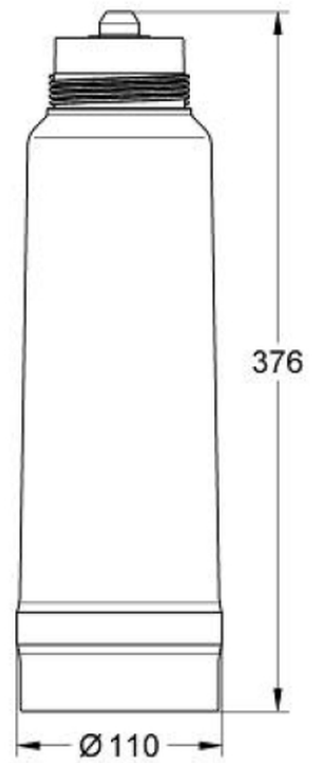

Grohe GROHE Blue Filter M-Size

Range: GROHE Blue
Description: BWT replacement filter for GROHE Blue BWT replacement filter for GROHE Blue water systems capacity 1500 l at 20deg dKH 5-phases filter reduces substances responsible for taste and odor, e.g. chlorine reduces limescale and heavy metals compatible with GROHE Blue Home, GROHE Blue Professional and GROHE Blue Pure (only with flow meter)
Product Code: G-40430001
ERP Code: G-40430001
Barcode: 4005176984075
Product Features: No Warranty
Dimensions: (l) 405mm x (w) 120mm x (h) 115mm
Package Weight: 1.15
CAD3D: [Download](#)

Product Images

MOT