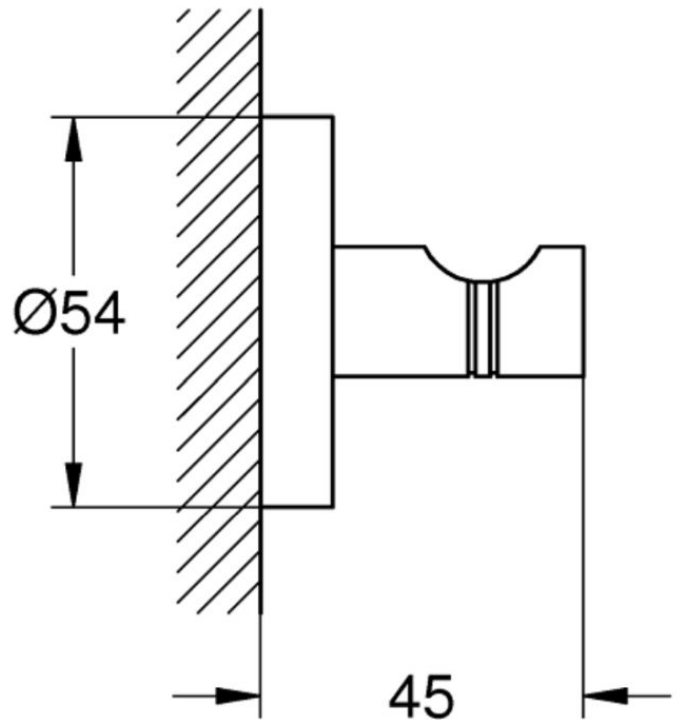

Grohe Essentials Robe hook

Range: Essentials

Description: Bathroom style is all about luxury and easy convenience. That's why we developed the beautifully made collection of GROHE Essentials accessories such as this sturdy robe hook – the ideal place to hang a dressing gown. The German engineered hook, which is set on an attractive circular plate, has a durable, easy-care GROHE StarLight finish that will look pristine for years and it's also easy to fit – just follow the clear step-by-step instructions. Why not create a harmonious look by adding other products from the comprehensive collection such as the toilet brush set, toilet paper holder and numerous towel rails and bath grips. Or why not try one of our matching all-in-one sets? GROHE Essentials accessories – precision craftsmanship, highest quality materials and design that lasts!

Product Code: G-40364AL1

ERP Code: G-40364AL1

Barcode: 4005176429668

Product Features: 5 Year Warranty, GROHE Long-Life finish

Dimensions:

(l) 85mm x (w) 80mm x (h) 70mm

Package Weight: 0.22

CAD3D: [Download](#)

Product Images

MOT

5 Year Warranty

GROHE Long-Life
finish