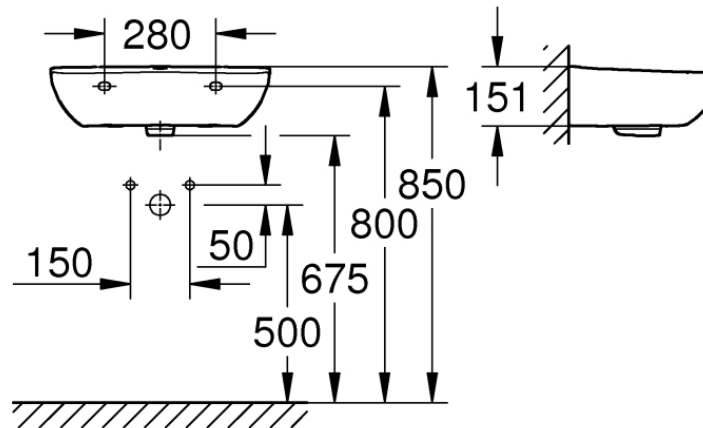

Grohe Bau Wash basin 55

Range: Bau
Description: wall hung 1 hole punched with overflow 553 x 386 mm sanitary ware
Product Code: G-39440000
ERP Code: G-39440000
Barcode: 4005176405976
Product Features: 10 Year Warranty
Dimensions: (l) 590mm x (w) 210mm x (h) 415mm
Package Weight: 13.3
CAD3D: [Download](#)

Product Images

MOT

10 Year Warranty