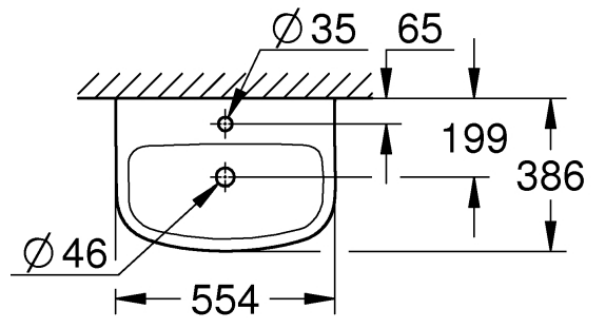

Grohe Bau Wash basin 55

Range: Bau
Description: wall hung 1 hole punched with overflow 553 x 386 mm sanitary ware
Product Code: G-39440000
ERP Code: G-39440000
Barcode: 4005176405976
Product Features: 10 Year Warranty
Dimensions: (l) 590mm x (w) 210mm x (h) 415mm
Package Weight: 13.3
CAD3D: [Download](#)

Product Images

MOT

10 Year Warranty