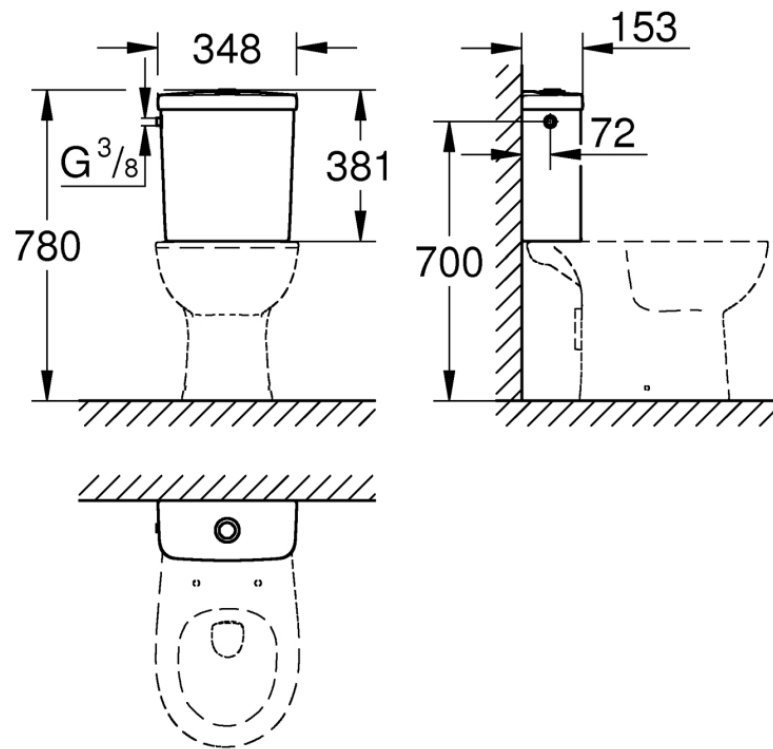

Grohe Bau Exposed flushing cistern

Range: Bau
Description: Match your new WC perfectly with the GROHE Bau Ceramic exposed flushing cistern - connection from the left/right hand side, including flushing set & button, sanitary ware
Product Code: G-39437000
ERP Code: G-39437000
Barcode: 4005176406348
Product Features: 10 Year Warranty
Dimensions: (l) 395mm x (w) 180mm x (h) 475mm
Package Weight: 9.56
CAD3D: [Download](#)

Product Images

MOT

10 Year Warranty