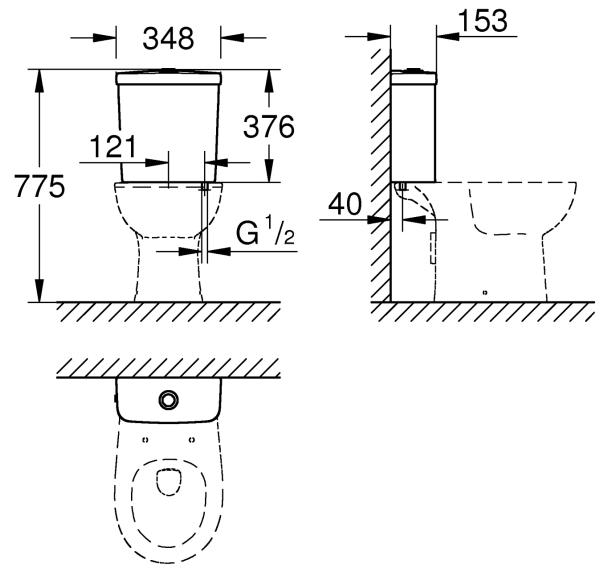

Grohe Bau Exposed flushing cistern

Range: Bau
Description: Match your WC with the classic looks of the GROHE Bau Ceramic exposed flushing cistern - bottom inlet, inlet and outlet concealed, including flushing set & button, sanitary ware
Product Code: G-39436000
ERP Code: G-39436000
Barcode: 4005176406331
Product Features: 10 Year Warranty
Dimensions: (l) 395mm x (w) 180mm x (h) 475mm
Package Weight: 9.56
CAD3D: [Download](#)

Product Images

MOT

10 Year Warranty