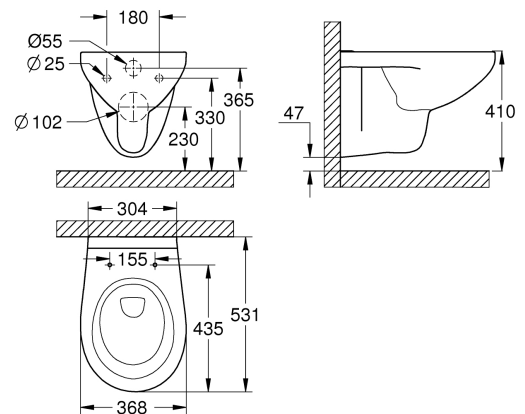

Grohe Bau Wall hung WC

Range: Bau

Description: Timeless style meets low-maintenance, rimless design in the GROHE Bau Ceramic wall-hung WC - for concealed cistern, wash down, rimless, horizontal outlet, flush volume 6/3 l, sanitary ware, compatible with seat and cover 39 492 000 (standard), 39 493 000 (soft close) and 39 898 000 (slim seat soft close)

Product Code: G-39427000

ERP Code: G-39427000

Barcode: 4005176406249

Product Features: 10 Year Warranty

Dimensions: (l) 540mm x (w) 375mm x (h) 385mm

Package Weight: 16.1

CAD3D: [Download](#)

Product Images

MOT

10 Year Warranty