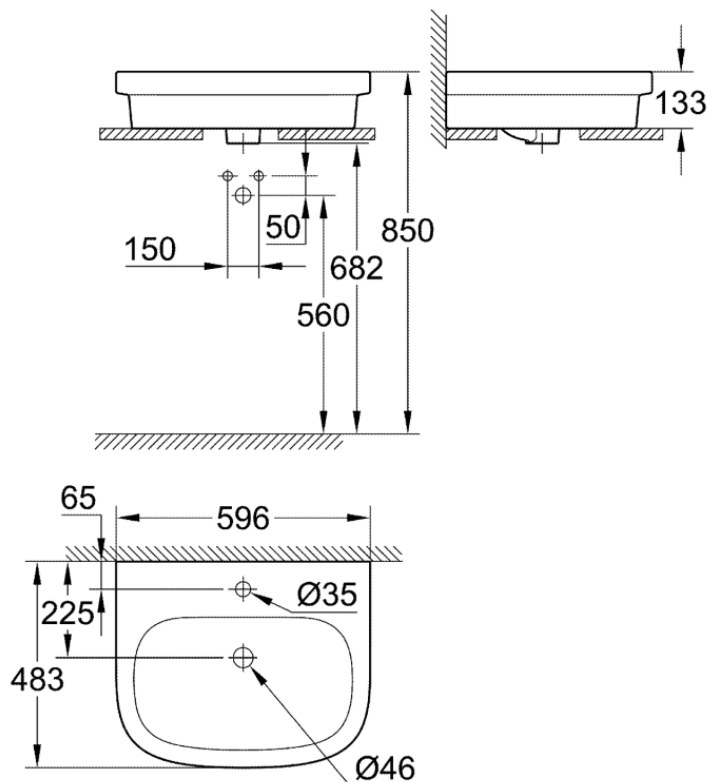

Grohe Euro Ceramic Counter top basin 60

Range: Euro Ceramic
Description: Stylish, hard-wearing and practical, the GROHE Euro Ceramic Countertop Wash basin 60 is cutting-edge design for your modern bathroom - 1 hole punched, with overflow, 596 x 483 mm, wall fixings not included , sanitary ware
Product Code: G-39337000
ERP Code: G-39337000
Barcode: 4005176407253
Product Features: 10 Year Warranty
Dimensions: (l) 620mm x (w) 200mm x (h) 515mm
Package Weight: 22
CAD3D: [Download](#)

Product Images

MOT

10 Year Warranty

> 20 Year Warranty Cobra TeamAssist 2 years on coating