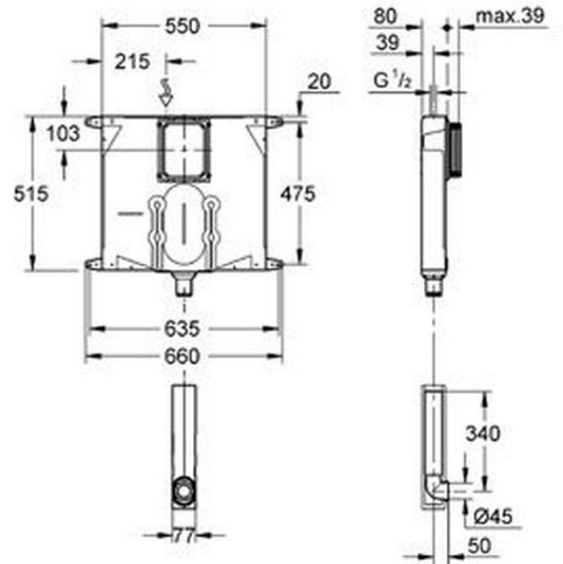

Grohe Solo Flushing cistern for WC 80 mm

Range: Solo

Description: 6 l / 3 l, pneumatic discharge valve offering 2 modes of , operation: dual flush or single flush, water supply connection from top, with push fit flexible hose union, with isolation valve 1/2", Inspection shaft incl. , protection during construction phase, , for vertical flush plates only, fixing brackets, for mounting of small flush plates please order , revision shaft 40 949 000 (sold separately)

Product Code: G-38863000

ERP Code: G-38863000

Barcode: 4005176832345

Product Features: 10 Year Warranty, GROHE Water Saving

Dimensions: (l) 578mm x (w) 95mm x (h) 790mm

Package Weight: 4.28

CAD3D: [Download](#)

Product Images

MOT

10 Year Warranty GROHE Water Saving