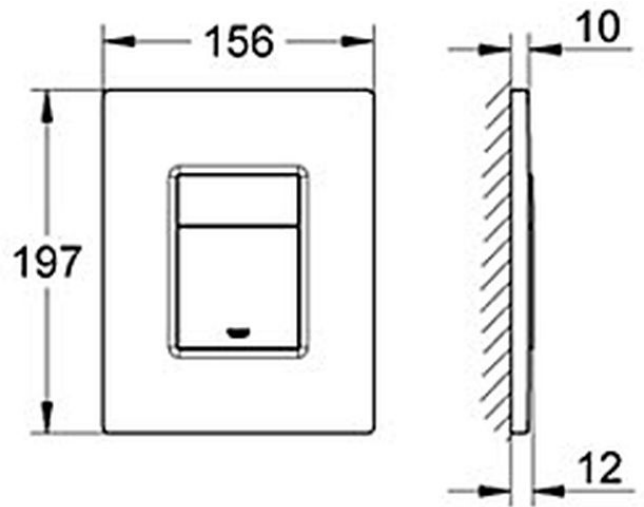

Grohe Skate Cosmopolitan Flush plate

Range: Skate Cosmopolitan

Description: With the Skate Cosmopolitan plate, GROHE, a world leading brand for sanitary fittings, offers state-of-the-art flushing technology! This flush plate with a stylish Alpine White finish provides the perfect finishing touch to any cool and contemporary bathroom space. It comes with a regular size (156 x 197 x 10mm) and a hard-wearing GROHE StarLight coating that is durable and easy to clean. And it's eco-friendly, too! The dual flush system allows you to select a flush volume of either 3 or 6 litres (or 3 and 4.5 litres in some ceramic bodies) and it's possible to stop a full flush with the small button. The GROHE EcoJoy flush technology reduces your water consumption by up to 50%! Installation, which requires the standard revision shaft, is simple and tool-free. The GROHE Skate Cosmopolitan flush plate – a bathroom product that balances sophisticated style with highest performance!

Product Code: G-38732SH0

ERP Code: G-38732SH0

Barcode: 4005176836138

Product Features: 5 Year Warranty, GROHE Long-Life finish, GROHE Water Saving

Dimensions: (l) 206mm x (w) 166mm x (h) 107mm

Package Weight: 0.44

CAD3D: [Download](#)

Product Images

MOT

5 Year Warranty