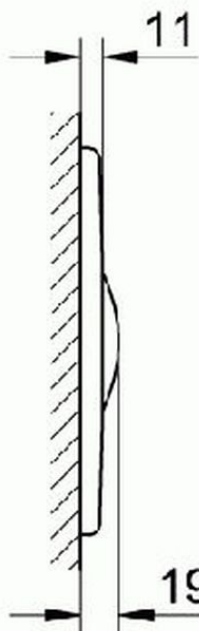

Grohe Skate Flush plate

Range: Skate
Description: for vertical installation, 156 x 197 mm, manual activation, push button actuation, material: ABS, GROHE Long-Life finish. Use with 37157000 or 37153000 only. Not for use with concealed cistern
Product Code: G-37547000
ERP Code: G-37547000
Barcode: 4005176189425
Product Features: 5 Year Warranty, GROHE Long-Life finish
Dimensions: (l) 159mm x (w) 63mm x (h) 200mm
Package Weight: 0.33
CAD3D: [Download](#)

Product Images

MOT

5 Year Warranty

GROHE Long-Life finish