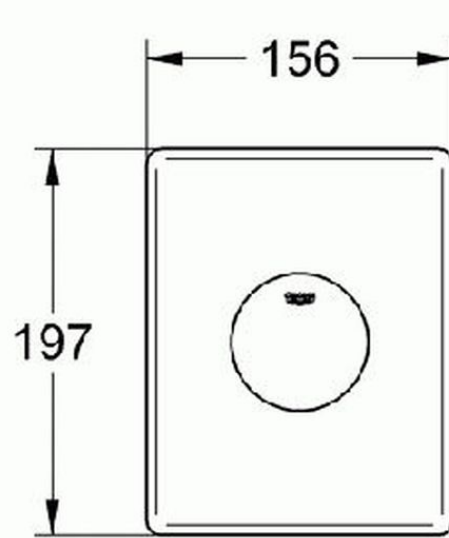

Grohe Skate Flush plate

Range: Skate
Description: for vertical installation, 156 x 197 mm, manual activation, push button actuation, material: ABS, GROHE Long-Life finish
Product Code: G-37547000
ERP Code: G-37547000
Barcode: 4005176189425
Product Features: 5 Year Warranty, GROHE Long-Life finish
Dimensions: (l) 159mm x (w) 63mm x (h) 200mm
Package Weight: 0.33
CAD3D: [Download](#)

Product Images

MOT

5 Year Warranty

GROHE Long-Life finish