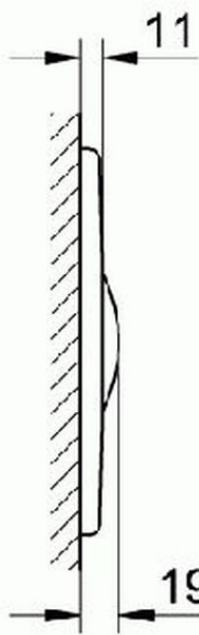

Grohe Skate Flush plate

Range: Skate
Description: for vertical installation, 156 x 197 mm, manual activation, push button actuation, material: ABS, GROHE Long-Life finish
Product Code: G-37547000
ERP Code: G-37547000
Barcode: 4005176189425
Product Features: 5 Year Warranty, GROHE Long-Life finish
Dimensions: (l) 159mm x (w) 63mm x (h) 200mm
Package Weight: 0.33
CAD3D: [Download](#)

Product Images

MOT

5 Year Warranty

GROHE Long-Life finish