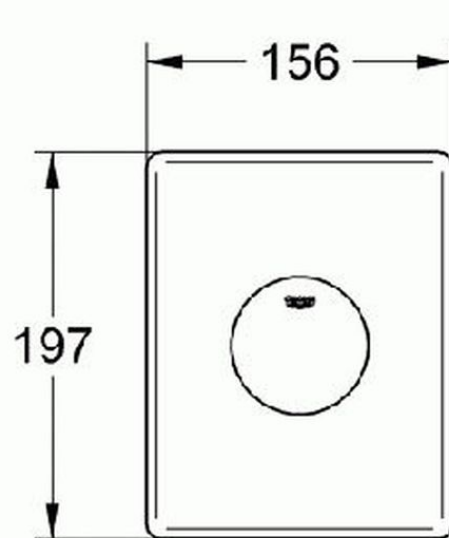

Grohe Skate Flush plate

Range: Skate
Description: for vertical installation, 156 x 197 mm, manual activation, push button actuation, material: ABS, GROHE Long-Life finish. Use with 37157000 or 37153000 only. Not for use with concealed cistern
Product Code: G-37547000
ERP Code: G-37547000
Barcode: 4005176189425
Product Features: 5 Year Warranty, GROHE Long-Life finish
Dimensions: (l) 159mm x (w) 63mm x (h) 200mm
Package Weight: 0.33
CAD3D: [Download](#)

Product Images

MOT

5 Year Warranty

GROHE Long-Life finish