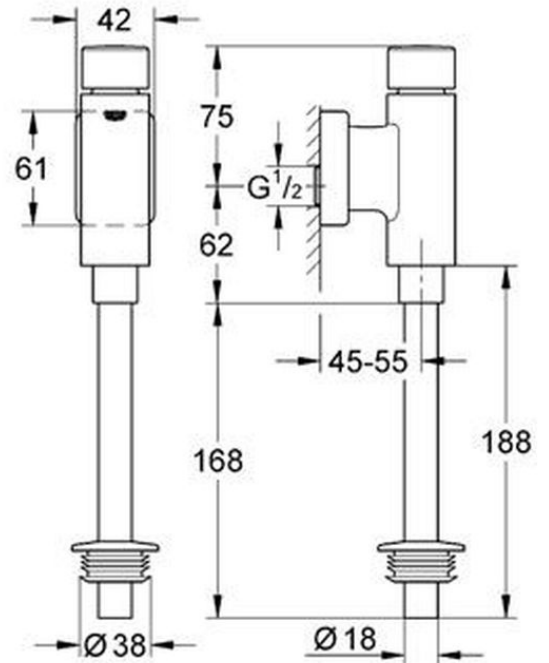

Grohe Rondo Flush valve for urinal

Range: Rondo
Description: 1/2", material: brass, integrated stop valve, GROHE Long-Life finish, with control cap and flush pipe connection, flow rate adjustment, flush volume adjustable 1.0 - 4.0 l, with wall escutcheon, flush pipe 200 mm, rubber connector with escutcheon, flow pressure min 0.5 bar, operating pressure max 5 bar
Product Code: G-37339000
ERP Code: G-37339000
Barcode: 4005176837937
Product Features: 2 Year Warranty, GROHE Long-Life finish
Dimensions: (l) 205mm x (w) 127mm x (h) 65mm
Package Weight: 0.92
CAD3D: [Download](#)

Product Images

MOT

2 Year Warranty

GROHE Long-Life finish