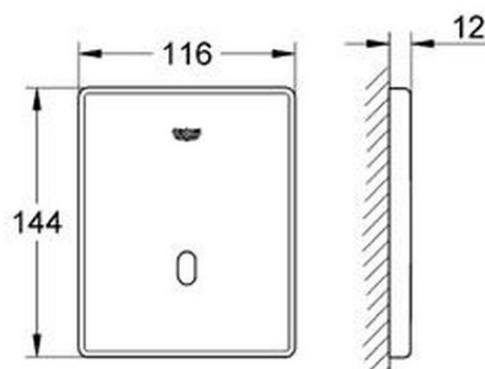

Grohe Tectron Infra-red electronic for urinal

Range: Tectron

Description: with infrared sensor for bi-directional communication , for monitoring, configuration and servicing, with transformer 100-230 V AC, 50-60 Hz, 6 V DC, cartridge with solenoid valve and dirt strainer, front plate 116 x 144 mm, flow pressure min 0.5 bar, operating pressure max 10 bar, 7 pre-set programs, auto flush, cleaning mode, pre-flush on/off, additional functions and precise settings , by remote control 36 407, adjustable flow time by hand or remote, compatible with, for Rapido U, CE approved

Product Code: G-37321001

ERP Code: G-37321001

Barcode: 4005176929496

Product Features: 5 Year Warranty, GROHE Long-Life finish

Dimensions: (l) 250mm x (w) 185mm x (h) 65mm

Package Weight: 0.61

CAD3D: [Download](#)

Product Images

MOT

5 Year Warranty

GROHE Long-Life finish