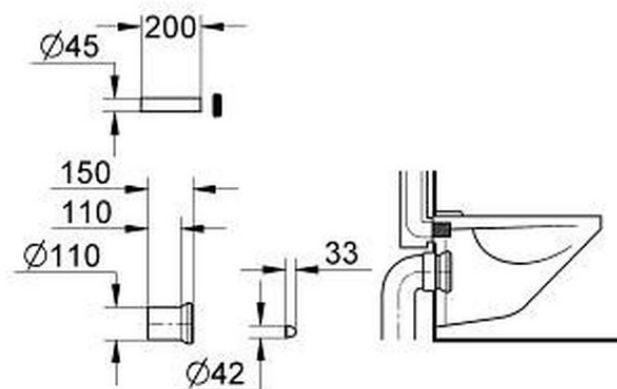

Grohe Grohe WC inlet and outlet connecting set

Range: Grohe
Description: for wall hung WC, connecting pipe 45 mm dia, length 200 mm, connector, 150 mm long
Product Code: G-37104K00
ERP Code: G-37104K00
Barcode: 4005176160844
Product Features: No Warranty
Dimensions: (l) 20mm x (w) 435mm x (h) 475mm
Package Weight: 0.59

Product Images

MOT