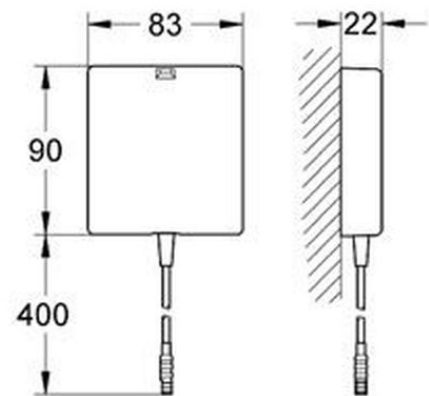

Grohe Eurosmart Switch-mode power supply

Range: Eurosmart
Description: for one eye infra-red wash basin mixer switch-mode power supply with operating voltage 100-230 V AC, 50 - 60 Hz for concealed socket with cover and strain relief suitable for the following products: 36 095 000, 36 097 000, 36 088 000, 36 091 000, 36 411 000, 36 413 000, 36 409 000, 36 325 001, 36 269 000
Product Code: G-36338000
ERP Code: G-36338000
Barcode: 4005176896743
Product Features: No Warranty
Dimensions: (l) 170mm x (w) 100mm x (h) 60mm
Package Weight: 0.31

Product Images

MOT