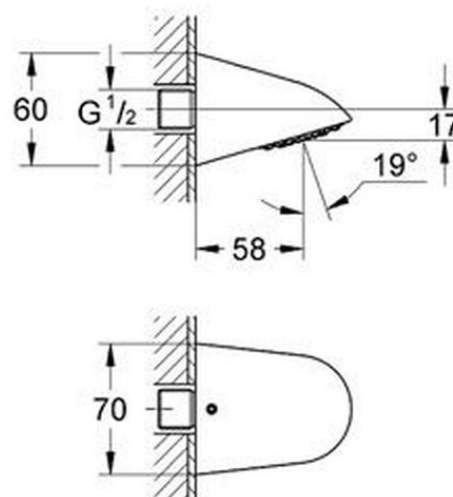

Grohe Relaxa 70 Sports head shower 1 spray

Range: Relaxa 70
Description: low aerosol emission, heavy, cast model, theft proof, connection thread 1/2", projection 57 mm, flow limiter 9 l/min. and 12 l/min., GROHE DreamSpray perfect spray pattern, GROHE Long-Life finish, SpeedClean anti-limescale system, Inner WaterGuide for a longer life, suicide resistant design, pipe union plug-in for wall connection
Product Code: G-28002000
ERP Code: G-28002000
Barcode: 4005176858796
Product Features: GROHE DreamSpray, 5 Year Warranty, GROHE Long-Life finish
Dimensions: (l) 110mm x (w) 65mm x (h) 150mm
Package Weight: 0.65
CAD3D: [Download](#)

Product Images