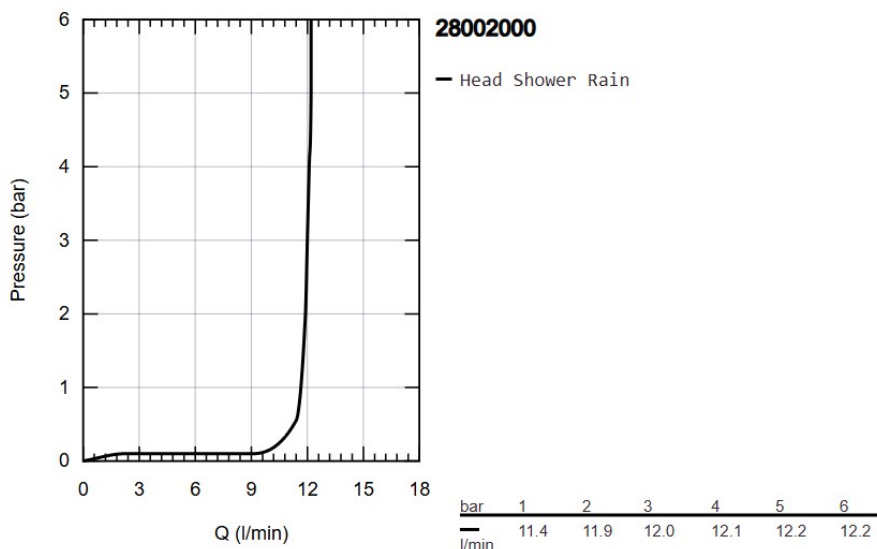

Grohe Relaxa 70 Sports head shower 1 spray

Range: Relaxa 70
Description: low aerosol emission, heavy, cast model, theft proof, connection thread 1/2", projection 57 mm, flow limiter 9 l/min. and 12 l/min., GROHE DreamSpray perfect spray pattern, GROHE Long-Life finish, SpeedClean anti-limescale system, Inner WaterGuide for a longer life, suicide resistant design, pipe union plug-in for wall connection
Product Code: G-28002000
ERP Code: G-28002000
Barcode: 4005176858796
Product Features: GROHE DreamSpray, 5 Year Warranty, GROHE Long-Life finish
Dimensions: (l) 110mm x (w) 65mm x (h) 150mm
Package Weight: 0.65
CAD3D: [Download](#)

Product Images

Flow Chart