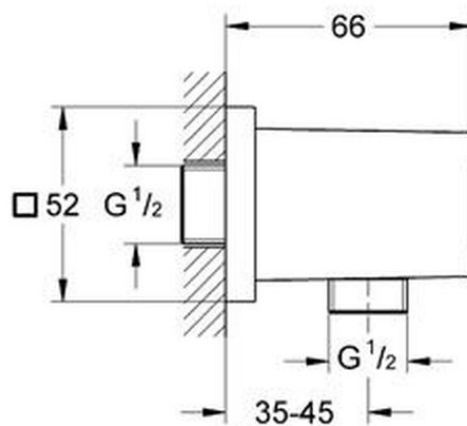

Grohe Shower outlet elbow, 1/2

Range:

Description: male thread, protected against backflow, GROHE Long-Life finish

Product Code: G-27704000

ERP Code: G-27704000

Barcode: 4005176907159

Product Features: 5 Year Warranty, GROHE Long-Life finish

Dimensions: (l) 70mm x (w) 70mm x (h) 55mm

Package Weight: 0.18

CAD3D: [Download](#)

Product Images

MOT

5 Year Warranty

GROHE Long-Life finish