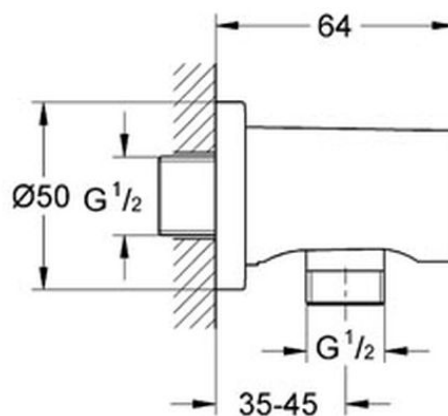

Grohe Rainshower Shower outlet elbow, 1/2

Range: Rainshower
Description: GROHE Rainshower shower outlet elbow – suitable for concealed showers with additional hand shower - male connection thread 1/2", with round escutcheon, protected against backflow, GROHE Long-Life finish
Product Code: G-27057000
ERP Code: G-27057000
Barcode: 4005176830457
Product Features: 5 Year Warranty, GROHE Long-Life finish
Dimensions: (l) 75mm x (w) 80mm x (h) 70mm
Package Weight: 0.17
CAD3D: [Download](#)

Product Images

MOT

5 Year Warranty

GROHE Long-Life finish

Cobra TeamAssist 20 Year Warranty 2 years on coating