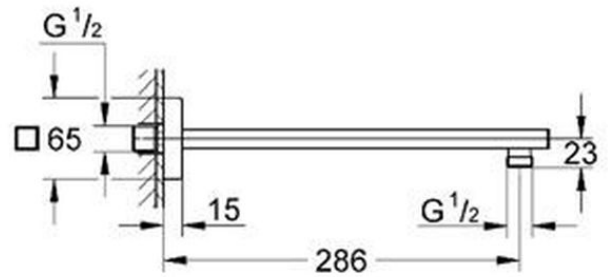

Grohe Rainshower Shower arm 286 mm

Range: Rainshower
Description: material: metal, connection thread 1/2", with square escutcheon and rectangular arm, suitable for square Rainshower Allure and Euphoria Cube head shower, GROHE Long-Life finish
Product Code: G-27709000
ERP Code: G-27709000
Barcode: 4005176909092
Product Features: 5 Year Warranty, GROHE Long-Life finish
Dimensions: (l) 330mm x (w) 75mm x (h) 64mm
Package Weight: 0.45
CAD3D: [Download](#)

Product Images

MOT

5 Year Warranty

GROHE Long-Life finish

"flowchart" src="https://storage.xrx.co.za/ftg/f627e9b6-bbb5-4c1b-b052-ce5cba41dfc4/b70a1fd0-1a17-4b9a-ae0-77183f679b86/26666000.JPG">

MOT

5 Year Warranty

GROHE DreamSpray

GROHE Water Saving

GROHE Long-Life