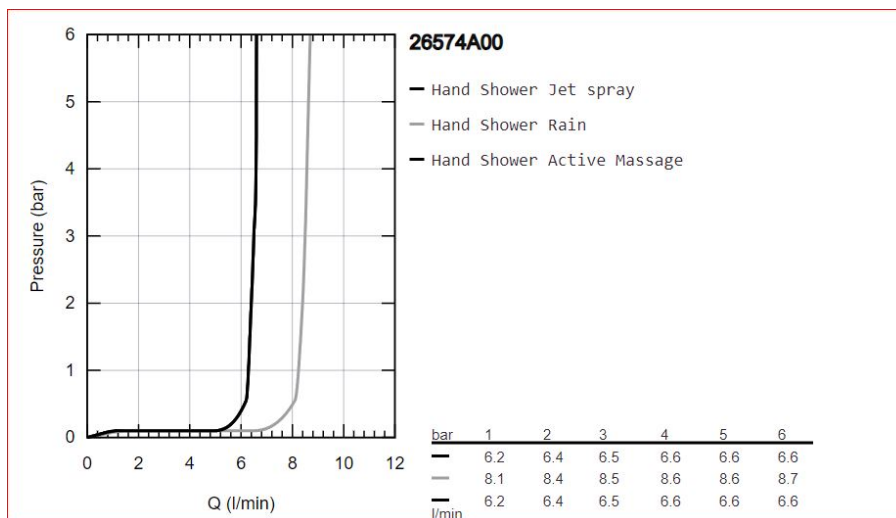

Grohe Rainshower Hand shower 3 sprays

Range: Rainshower

Description: Drop your old shower – the GROHE Tempesta 250 head shower offers more space and more style - spray plate hard graphite, spray patterns: Rain, Jet, ActiveMassage, maximum flow rate (at 3 bar): 8.5 l/min, GROHE Water Saving - Less water, perfect flow, GROHE DreamSpray perfect spray pattern, GROHE SmartTip showering spray selection via push of a ring, GROHE Long-Life finish, SpeedClean anti-limescale system, Inner WaterGuide for a longer life, Universal Mounting System. Fits all , standard shower hoses, suitable for instantaneous heater

Product Code: G-26574A00

ERP Code: G-26574A00

Barcode: 4005176558450

Product Features: GROHE DreamSpray, 5 Year Warranty, GROHE Long-Life finish, GROHE Water Saving

Dimensions: (l) 251mm x (w) 132mm x (h) 45mm

Package Weight: 0.34

CAD3D: [Download](#)

Product Images

Flow Chart

MOT

5 Year Warranty

GROHE DreamSpray

GROHE Water Saving