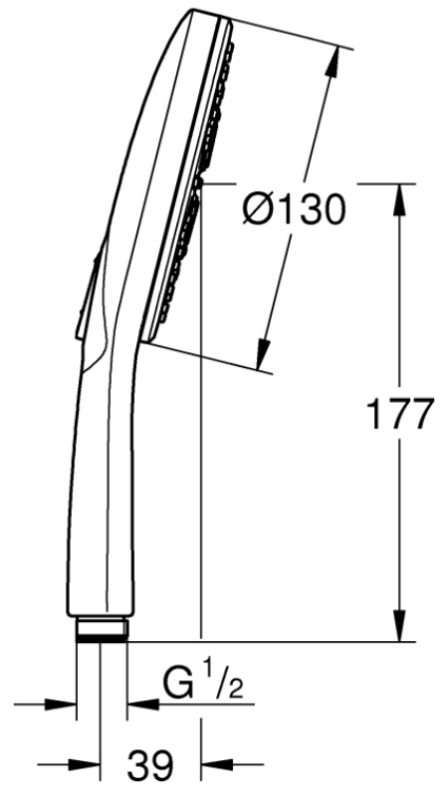

Grohe Rainshower Hand shower 3 sprays

Range: Rainshower

Description: Drop your old shower – the GROHE Tempesta 250 head shower offers more space and more style - spray plate hard graphite, spray patterns: Rain, Jet, ActiveMassage, maximum flow rate (at 3 bar): 8.5 l/min, GROHE Water Saving - Less water, perfect flow, GROHE DreamSpray perfect spray pattern, GROHE SmartTip showering spray selection via push of a ring, GROHE Long-Life finish, SpeedClean anti-limescale system, Inner WaterGuide for a longer life, Universal Mounting System. Fits all , standard shower hoses, suitable for instantaneous heater

Product Code: G-26574A00

ERP Code: G-26574A00

Barcode: 4005176558450

Product Features: GROHE DreamSpray, 5 Year Warranty, GROHE Long-Life finish, GROHE Water Saving

Dimensions: (l) 251mm x (w) 132mm x (h) 45mm

Package Weight: 0.34

CAD3D: [Download](#)

Product Images

Flow Chart

MOT

5 Year Warranty

GROHE DreamSpray

GROHE Water Saving