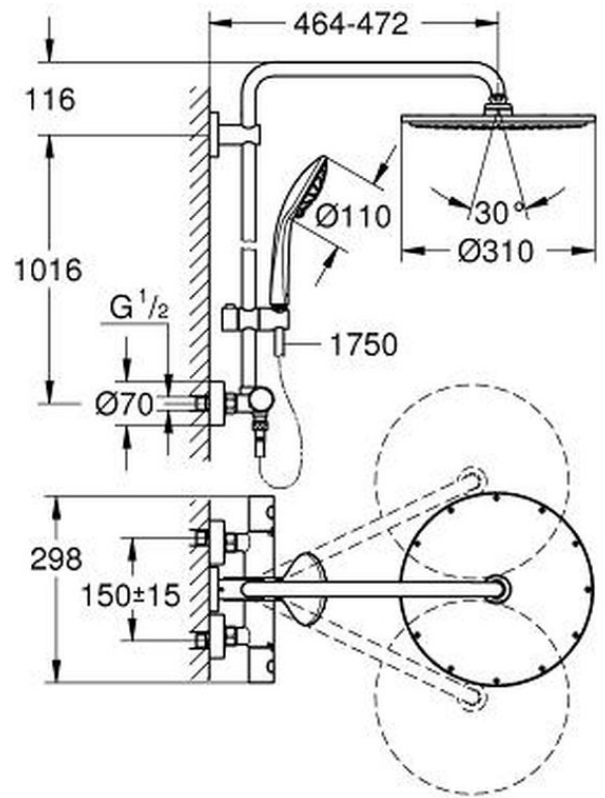

Product Code: G-26075GN0

ERP Code: G-26075GN0

Barcode: 4005180000000

Product Features: 5 Year Warranty

Dimensions: (l) 1140mm x (w) 370mm x (h) 145mm

Package Weight: 9.88

CAD3D: [Download](#)

Product Images

MOT

5 Year Warranty