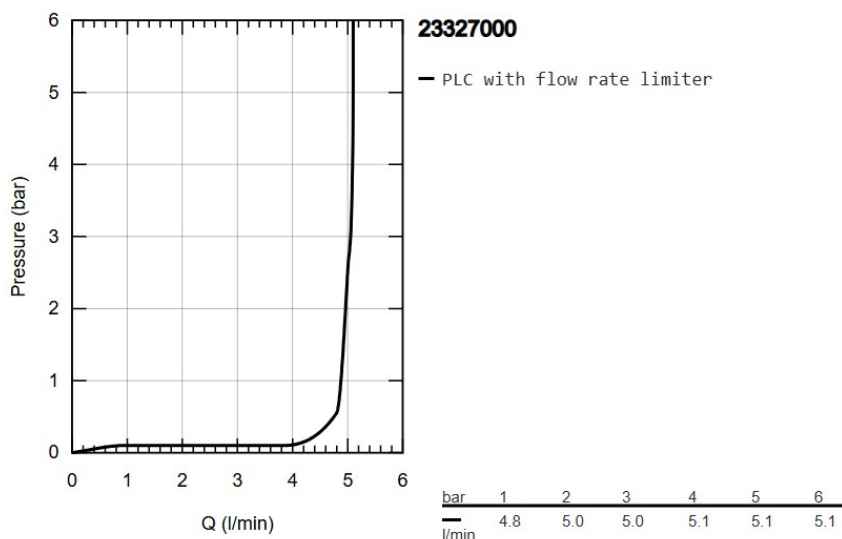

Grohe Eurosmart Cosmopolitan Single-lever basin mixer 1/2M-Size

Range: Eurosmart Cosmopolitan
Description: GROHE Eurosmart Cosmopolitan – water-saving bathroom tap with medium spout - monobloc installation, metal lever, GROHE SilkMove 35 mm ceramic cartridge, adjustable flow rate limiter, GROHE Long-Life finish, GROHE Water Saving - Less water, perfect flow, maximum flow rate (at 3 bar): 5 l/min, GROHE FastFixation installation system, smooth body, flexible connection hoses, optional temperature limiter (46 375 000)
Product Code: G-23327000
ERP Code: G-23327000
Barcode: 4005176934094
Product Features: GROHE SilkMove, 20 Year Warranty, GROHE Long-Life finish, GROHE Water Saving
Dimensions: (l) 495mm x (w) 226mm x (h) 70mm
Package Weight: 1.43
CAD3D: [Download](#)

Product Images

Flow Chart

20 Year Warranty

GROHE SilkMove

GROHE Long-Life
finish

GROHE Water Saving