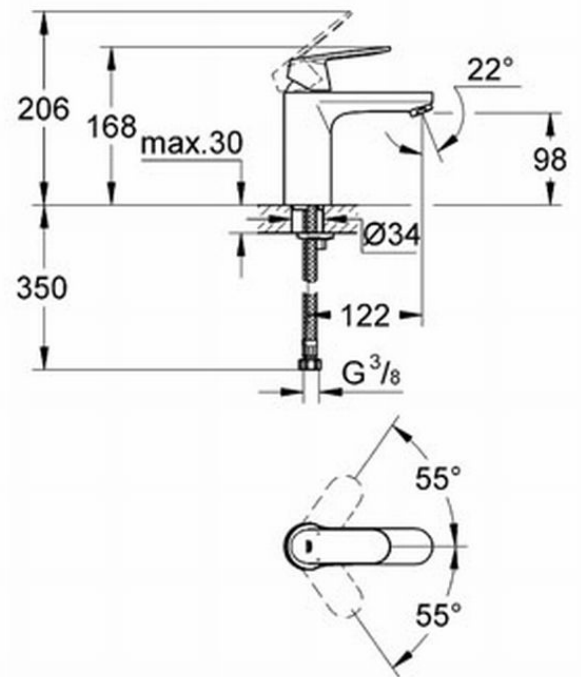

Grohe Eurosmart Cosmopolitan Single-lever basin mixer 1/2M-Size

Range: Eurosmart Cosmopolitan
Description: GROHE Eurosmart Cosmopolitan – water-saving bathroom tap with medium spout - monobloc installation, metal lever, GROHE SilkMove 35 mm ceramic cartridge, adjustable flow rate limiter, GROHE Long-Life finish, GROHE Water Saving - Less water, perfect flow, maximum flow rate (at 3 bar): 5 l/min, GROHE FastFixation installation system, smooth body, flexible connection hoses, optional temperature limiter (46 375 000)
Product Code: G-23327000
ERP Code: G-23327000
Barcode: 4005176934094
Product Features: GROHE SilkMove, 20 Year Warranty, GROHE Long-Life finish, GROHE Water Saving
Dimensions: (l) 495mm x (w) 226mm x (h) 70mm
Package Weight: 1.43
CAD3D: [Download](#)

Product Images