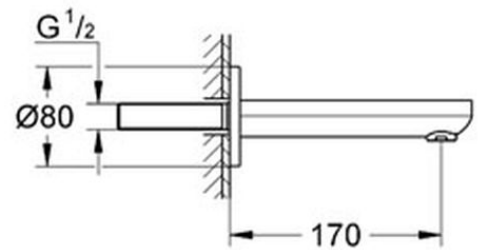

Grohe Eurosmart Cosmopolitan Bath spout

Range: Eurosmart Cosmopolitan
Description: wall mounted GROHE Long-Life finish mousseur male thread 1/2" projection 170 mm min. recommended pressure 1 bar
Product Code: G-13261000
ERP Code: G-13261000
Barcode: 4005176877384
Product Features: 20 Year Warranty, GROHE Long-Life finish
Dimensions: (l) 220mm x (w) 110mm x (h) 70mm
Package Weight: 1.06
CAD3D: [Download](#)

Product Images

MOT

20 Year Warranty

GROHE Long-Life
finish