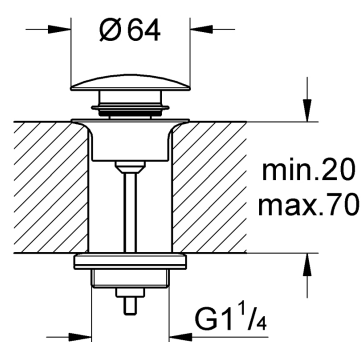

Grohe Grohe Waste set with push-open plug

Range: Grohe
Description: with push-open cover, for wash basins with overflow, removable cover, closable, GROHE Long-Life finish
Product Code: G-65807DL0
ERP Code: G-65807DL0
Barcode: 4005176467769
Product Features: 20 Year Warranty
Dimensions: (l) 100mm x (w) 85mm x (h) 80mm
Package Weight: 0.345

Product Images

MOT

20 Year Warranty