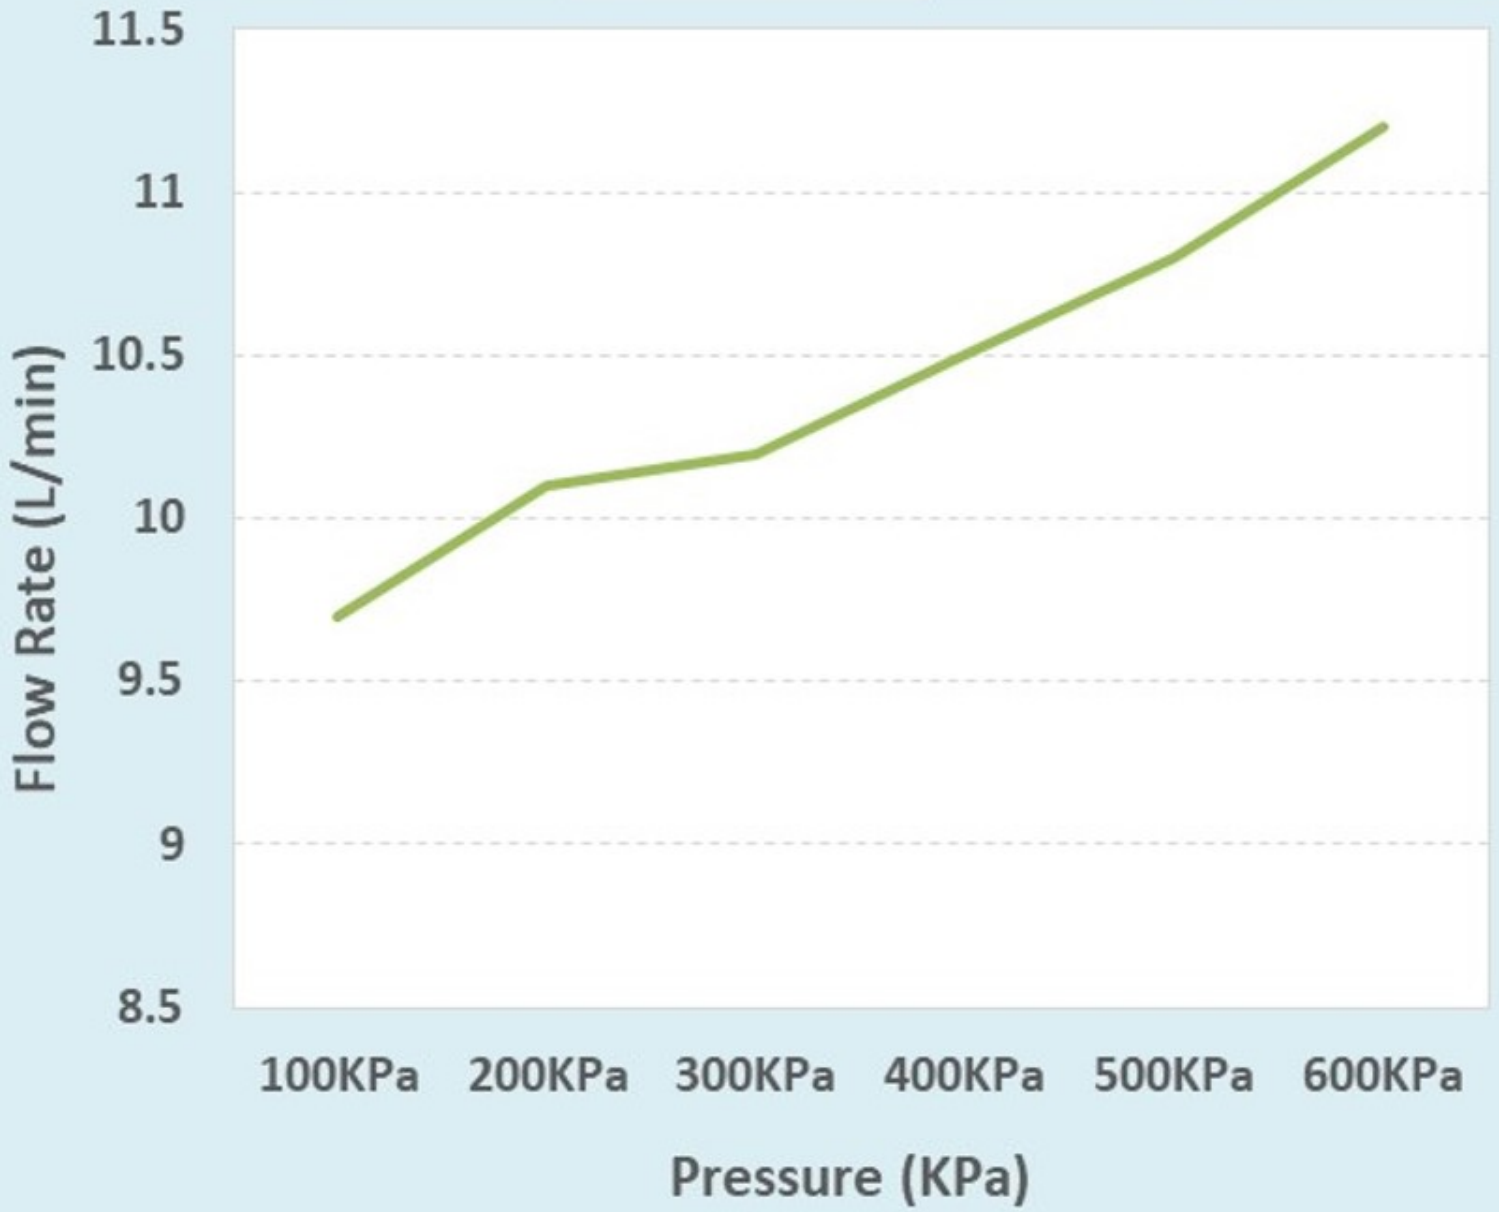

Grohe Grohe Cartridge Grohtherm

Range: Grohe
Description: for SmartControl concealed, push button, including fastening nut and fitting template, including extension and spindle from extension set 14 048 000
Product Code: G-48359000
ERP Code: G-48359000
Barcode: 4005176442810
Product Features: 2 Year Warranty
Dimensions: (l) 165mm x (w) 115mm x (h) 50mm
Package Weight: 0.15

Product Images

MOT

2 Year Warranty

Product Images

FSACHSS2-5ET01

Flow Chart

075SEINE/EB

FLOW RATE