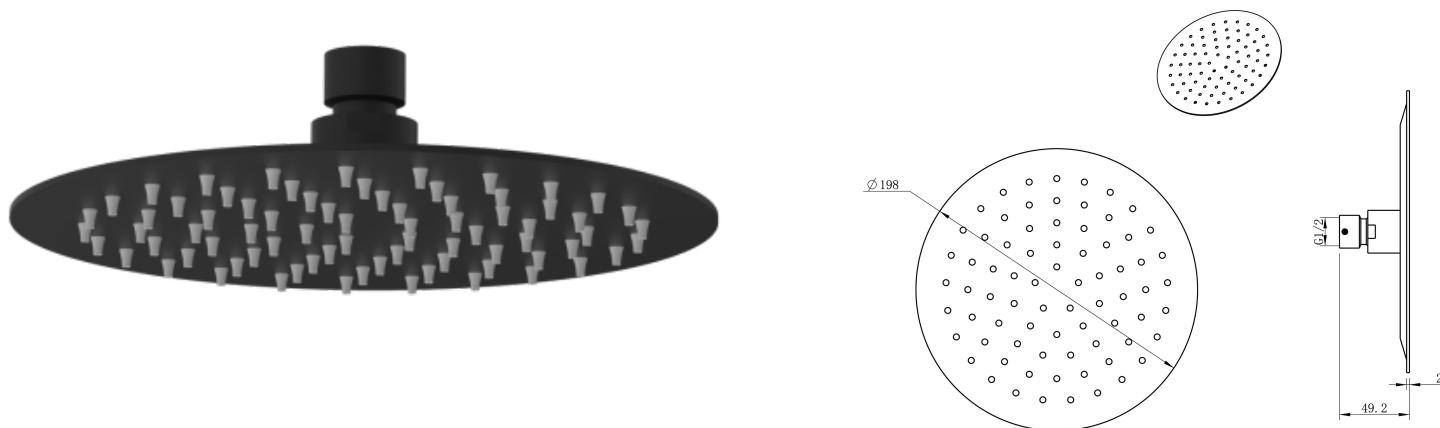

Product Images

FSACHSS2-5ET01

Flow Chart