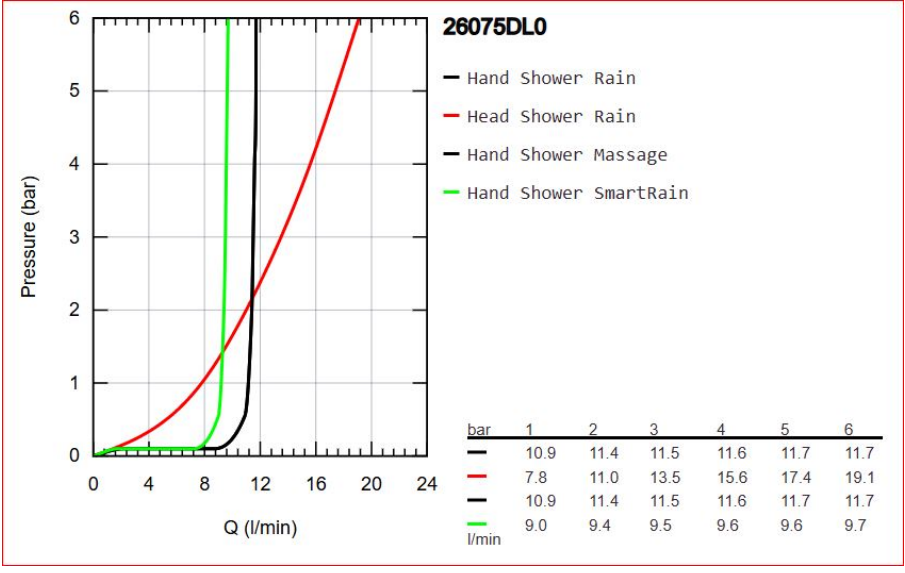

MOT

5 Year Warranty