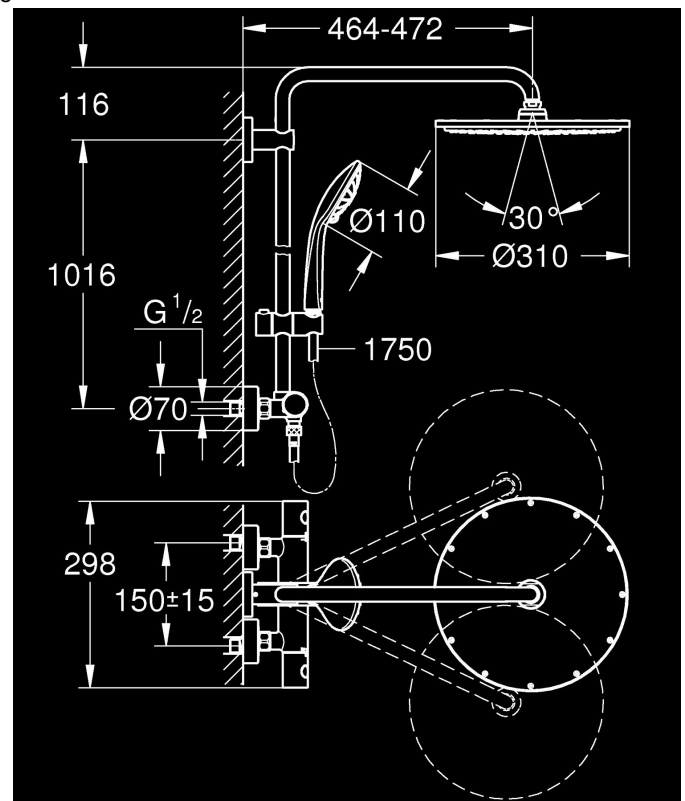

# Grohe Euphoria Shower System With Thermostatic Mixer For Wall Mounting

- Range:** Euphoria
- Description:** Designer style meets showering luxury – the GROHE Euphoria XXL thermostatic shower system with 3-spray hand shower in Brushed Warm Sunset - Consisting of: horizontal swivable 450 mm projection shower arm, exposed thermostatic shower, with Aquadimmer function, allows change between: Rainshower Cosmopolitan 310 metal head shower, Rain spray pattern, with ball joint, rotation angle  $\pm 15^\circ$ , hand shower Euphoria 110 Massage, spray patterns: Rain, Massage, SmartRain, maximum flow rate (at 3 bar): 13.5 l/min, adjustable height via gliding element, Silverflex shower hose 1750 mm 1/2" x 1/2" (28 388 000), GROHE TurboStat compact cartridge with wax thermoelement, GROHE SafeStop safety button at 38°C, (calibration required), GROHE SafeStop Plus optional temperature limiter at 43°C included, GROHE MetalGrip ergonomically shaped metal handles, GROHE DreamSpray perfect spray pattern, GROHE Long-Life finish, GROHE SprayDimmer (Stepless, flow rate reduction), Inner WaterGuide for a longer life, SpeedClean anti-limescale system, TwistStop preventing the hose from twisting, suitable for instantaneous heaters from 18 kW/h, minimum flow rate 5 l/min., optional upgrade: GROHE EasyReach tray (26 362)
- Product Code:** G-26075DL0
- ERP Code:** G-26075DL0
- Barcode:** 4005176425363
- Product Features:** 5 Year Warranty
- Dimensions:** (l) 1160mm x (w) 345mm x (h) 155mm
- Package Weight:** 9.39
- CAD3D:** [Download](#)

## Product Images

## Flow Chart

MOT

5 Year Warranty