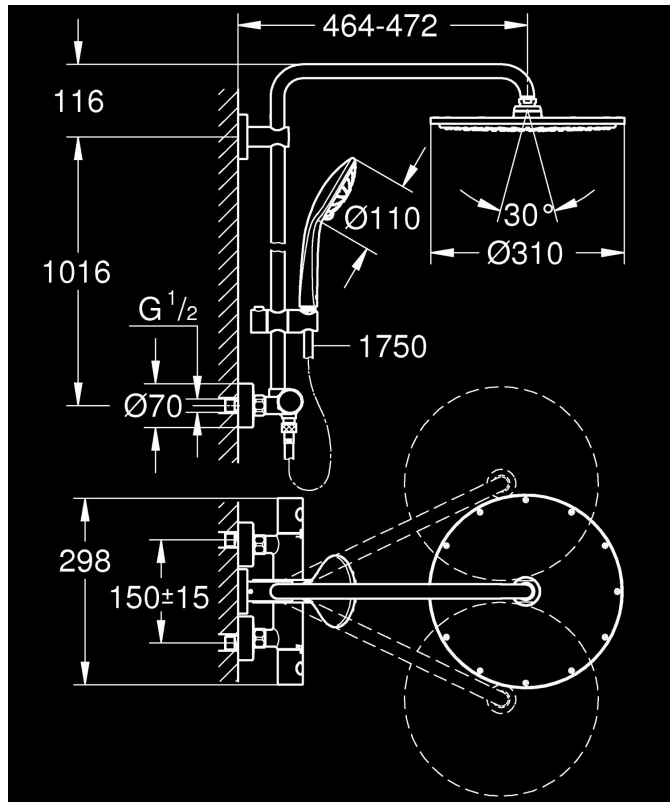

# Grohe Euphoria Shower System With Thermostatic Mixer For Wall Mounting

**Range:** Euphoria

**Description:** Designer style meets showering luxury – the GROHE Euphoria XXL thermostatic shower system with 3-spray hand shower in matt stainless steel look - Consisting of:, horizontal swivable 450 mm projection shower arm, exposed thermostatic shower, with Aquadimmer function, allows change between:, Rainshower Cosmopolitan 310 metal head shower, Rain spray pattern, with ball joint, rotation angle  $\pm 15^\circ$ , hand shower Euphoria 110 Massage, spray patterns: Rain, Massage, SmartRain, maximum flow rate (at 3 bar): 13.5 l/min, adjustable height via gliding element, Silverflex shower hose 1750 mm 1/2" x 1/2" (28 388 000), GROHE TurboStat compact cartridge with wax thermoelement, GROHE SafeStop safety button at 38°C, (calibration required), GROHE SafeStop Plus optional temperature limiter at 43°C included, GROHE MetalGrip ergonomically shaped metal handles, GROHE DreamSpray perfect spray pattern, GROHE Long-Life finish, GROHE SprayDimmer (Stepless , flow rate reduction), Inner WaterGuide for a longer life, SpeedClean anti-limescale system, TwistStop preventing the hose from twisting, suitable for instantaneous heaters from 18 kW/h, minimum flow rate 5 l/min., optional upgrade: GROHE EasyReach tray (26 362)

**Product Code:** G-26075DC0

**ERP Code:** G-26075DC0

**Barcode:** 4005176371219

**Product Features:** 5 Year Warranty

**Dimensions:** (l) 1160mm x (w) 345mm x (h) 145mm

**Package Weight:** 9.39

**CAD3D:** [Download](#)

## Product Images

## Flow Chart

MOT

5 Year Warranty