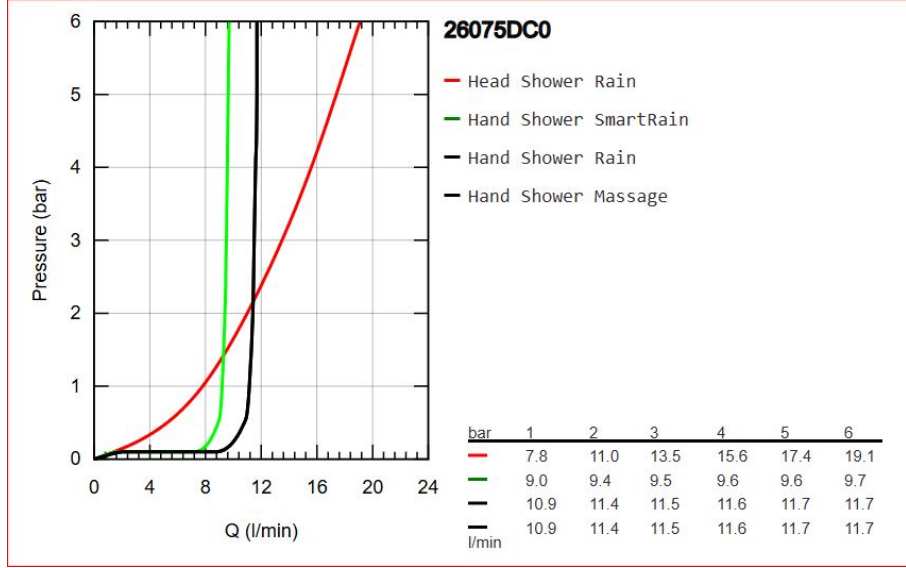

MOT

5 Year Warranty