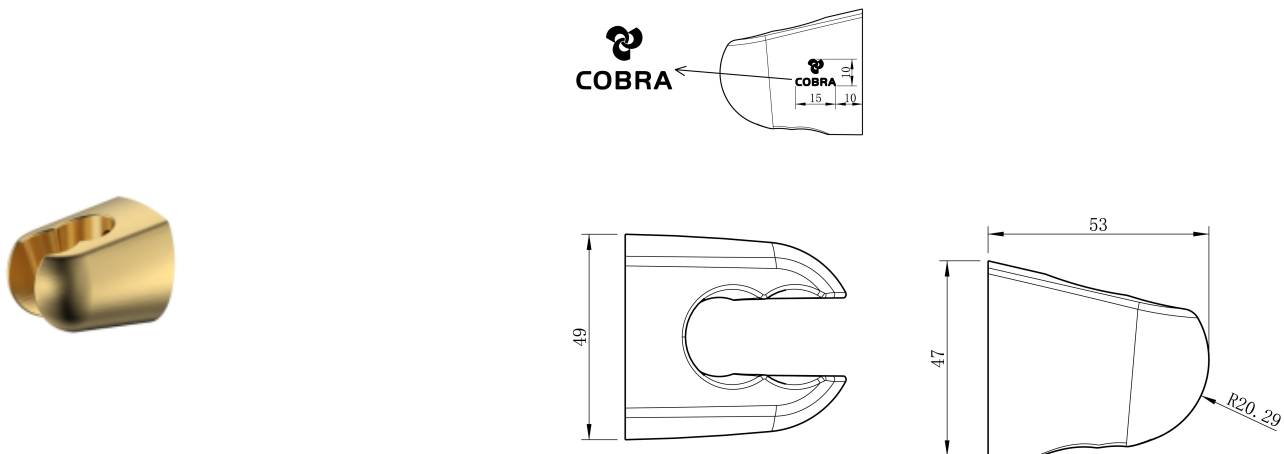

Cobra Seine Brushed Gold Shower Holder

Range: Seine Brushed Gold
Description: Hand shower holder allowing 2 ways to position the hand shower. Fixing set included. Items are coated using a physical vapour deposition (PVD) process. Carries a 5 year warranty on functionality, 2 year warranty on brushed gold coating. Care & Maintenance - Ensure your product does not come into contact with any lubricants during installation. Chrome plated, matte black and any colour finishes should be wiped with warm soapy water and a soft cloth or sponge. Rinse, then dry and buff with a dry soft cloth. Under no circumstances must any detergents containing hydrochloric acids or abrasives including cream cleansers be used. Do not use abrasive cleaning materials such as scourers. Should your product have an aerator at the water outlet, it should be checked and cleaned regularly.

Product Code: 28080BG
ERP Code: 101150GN00
Barcode: 6002194153122
Product Features: Cobra TeamAssist, 5 Year Warranty, 2 years on coating, New Seine Colours
Dimensions: (l) 75mm x (w) 55mm x (h) 60mm
Package Weight: 0.01

Product Images

MOT

Cobra TeamAssist

5 Year Warranty

2 years on coating