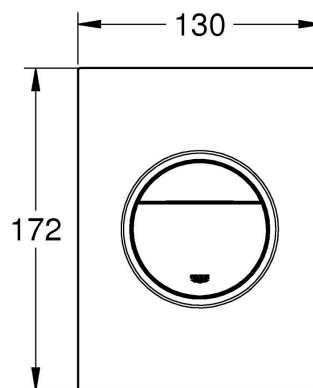

Grohe Nova Cosmopolitan S Flush plate

Range: Nova Cosmopolitan S

Description: The GROHE Nova Cosmopolitan S flush plate for concealed cisterns – sustainability meets slim, sophisticated style - for dual flush or start & stop actuation, for pneumatic drop valve AV1, compatible with Rapid SL/GD2 1.13 m, for vertical installation, 130 x 172 mm, material: ABS, GROHE Long-Life finish, GROHE Water Saving - Less water, perfect flow, flush plate with magnetic holder and fixing brackets included, compatible with Rapid SLX, for use with Rapid SL and Uniset with GD 2 cistern please order shaft 40 911 000 (sold separately), for use with Rapid SL and Uniset 0.82 m installation height please order shaft 40 950 000 (sold separately)

Product Code: 37601GN0

ERP Code: 37601GN0

Barcode: 4005176529016

Product Features: 2 Year Warranty, GROHE Long-Life finish, GROHE Water Saving

Dimensions: (l) 207mm x (w) 168mm x (h) 130mm

Package Weight: 0.4

CAD3D: [Download](#)

Product Images

MOT

GROHE Long-Life
finish

GROHE Water Saving

2 Year Warranty