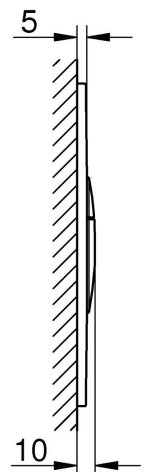

Grohe Nova Cosmopolitan S Flush plate

Range: Nova Cosmopolitan S

Description: The GROHE Nova Cosmopolitan S flush plate for concealed cisterns – sustainability meets slim, sophisticated style - for dual flush or start & stop actuation, for pneumatic drop valve AV1, compatible with Rapid SL/GD2 1.13 m, for vertical installation, 130 x 172 mm, material: ABS, GROHE Long-Life finish, GROHE Water Saving - Less water, perfect flow, flush plate with magnetic holder and fixing brackets included, compatible with Rapid SLX, for use with Rapid SL and Uniset with GD 2 cistern please order shaft 40 911 000 (sold separately), for use with Rapid SL and Uniset 0.82 m installation height please order shaft 40 950 000 (sold separately)

Product Code: 37601GN0

ERP Code: 37601GN0

Barcode: 4005176529016

Product Features: 2 Year Warranty, GROHE Long-Life finish, GROHE Water Saving

Dimensions: (l) 207mm x (w) 168mm x (h) 130mm

Package Weight: 0.4

CAD3D: [Download](#)

Product Images

MOT

GROHE Long-Life
finish

GROHE Water Saving

2 Year Warranty