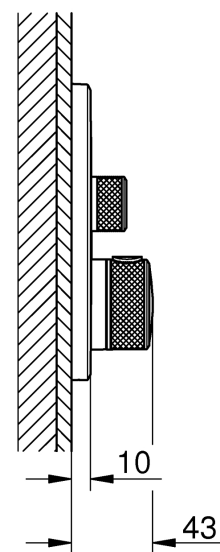

Grohe Grohtherm SmartControl Thermostat for concealed installation with 2 valves

1. **Range:** Grohtherm SmartControl
2. **Description:** Bring ease and precision into your bath and shower with the Grohtherm SmartControl thermostat - set for final installation for, GROHE Rapido SmartBox 35 600/35 604, metal wall escutcheon with GROHE FastFixation (covered escutcheon, and shaft sealing, covered fixing), retroactively 6° adjustable, GROHE Long-Life finish, GROHE SmartControl push for ON-OFF, turn for volume adjustment from GROHE Water Saving to Full Flow, exchangeable symbols, GROHE TurboStat compact cartridge with wax thermoelement, GROHE SafeStop safety button at 38°C, (calibration required), GROHE SafeStop Plus optional temperature limiter at 43°C or 46°C included, built-in non return valve, and dirt strainers, multiple outlets can be run simultaneously, without roughing-in-set, flow performance: , outlet B = 24 l/min, outlet C = 26 l/min, outlet B+C = 29 l/min
3. **Product Code:** 29124GN0
4. **ERP Code:** 29124GN0
5. **Barcode:** 4005176558207
6. **Product Features:** GROHE TurboStat, 20 Year Warranty, GROHE Long-Life finish, 10 Years on coating, GROHE WaterWaving
7. **Dimensions:** (l) 245mm x (w) 200mm x (h) 180mm
8. **Package Weight:** 1.765
9. **CAD3D:** [Download](#)

Product Images

Flow Chart