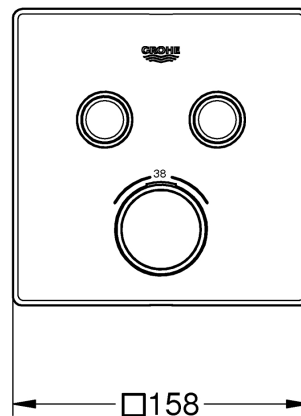

Grohe Grohtherm SmartControl Thermostat for concealed installation with 2 valves

1. **Range:** Grohtherm SmartControl
2. **Description:** Bring ease and precision into your bath and shower with the Grohtherm SmartControl thermostat - set for final installation for, GROHE Rapido SmartBox 35 600/35 604, metal wall escutcheon with GROHE FastFixation (covered escutcheon, and shaft sealing, covered fixing), retroactively 6° adjustable, GROHE Long-Life finish, GROHE SmartControl push for ON-OFF, turn for volume adjustment from GROHE Water Saving to Full Flow, exchangeable symbols, GROHE TurboStat compact cartridge with wax thermoelement, GROHE SafeStop safety button at 38°C, (calibration required), GROHE SafeStop Plus optional temperature limiter at 43°C or 46°C included, built-in non return valve, and dirt strainers, multiple outlets can be run simultaneously, without roughing-in-set, flow performance: , outlet B = 24 l/min, outlet C = 26 l/min, outlet B+C = 29 l/min
3. **Product Code:** 29124GN0
4. **ERP Code:** 29124GN0
5. **Barcode:** 4005176558207
6. **Product Features:** GROHE TurboStat, 20 Year Warranty, GROHE Long-Life finish, 10 Years on coating, GROHE WaterWaving
7. **Dimensions:** (l) 245mm x (w) 200mm x (h) 180mm
8. **Package Weight:** 1.765
9. **CAD3D:** [Download](#)

Product Images

Flow Chart