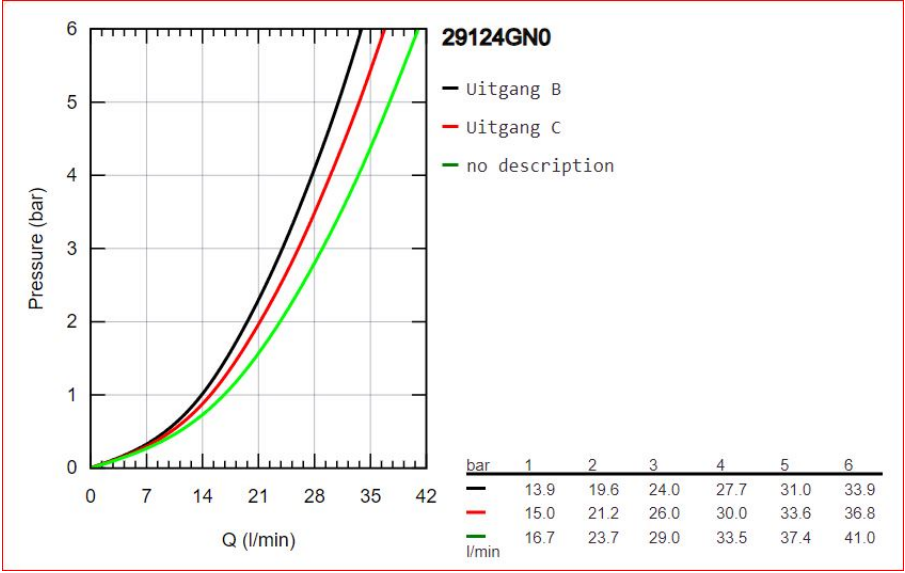

MOT

GROHE TurboStat

GROHE Long-Life finish

20 Year Warranty