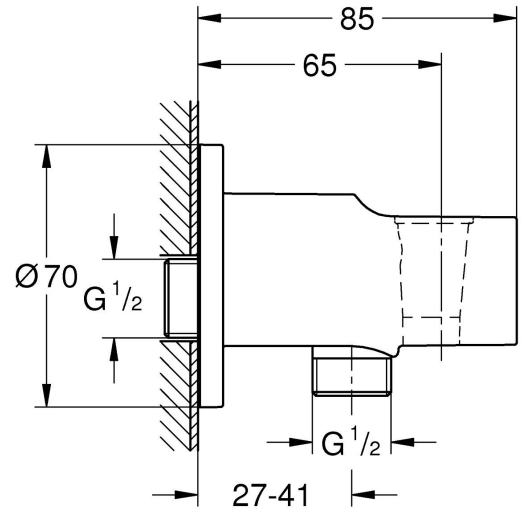

Grohe Tempesta Wall Outlet

Range: Tempesta
Description: The GROHE Tempesta wall union with shower outlet and shower holder offers GROHE quality and trouble-free compatibility - shower outlet elbow 1/2", with wall shower holder, male thread, GROHE Long-Life finish, professional edition
Product Code: 28628001
ERP Code: 28628001
Barcode: 4005176681141
Product Features: 5 Year Warranty, GROHE Long-Life finish
Dimensions: (l) 95mm x (w) 80mm x (h) 70mm
Package Weight: 0.17
CAD3D: [Download](#)

Product Images

MOT

GROHE Long-Life
finish

5 Year Warranty