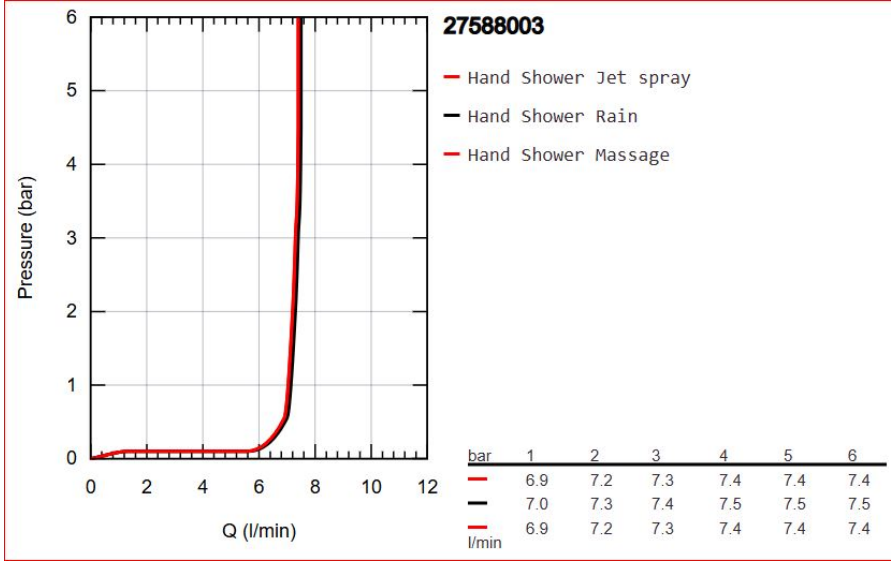

Grohe Tempesta Cube 110 Wall Holder Set 3 Sprays (Rain, Jet, Massage)

Range: Tempesta Cube 110

Description: Friendly to the planet and your family's needs, the GROHE Tempesta Cube 110 shower set offers a complete showering transformation from a straightforward upgrade - Consisting of: hand shower Tempesta Cube 110 (27 574), wall shower holder Tempesta, non-adjustable (28 605), shower hose Relexaflex 1500 mm 1/2" x 1/2" (28 151), GROHE Water Saving - Less water, perfect flow, GROHE SmartSwitch - easily rotate the dial to enjoy your preferred spray option, GROHE DreamSpray perfect spray pattern, GROHE Long-Life finish, SpeedClean anti-limescale system, Inner WaterGuide - inner insulation for surface and scalding protection, ShockProof silicone ring prevents damage caused by a shower falling, maximum flow rate (at 3 bar): 7.4 l/min, min. recommended pressure 1.0 bar, suitable for instantaneous heater, professional edition

Product Code: 27588003

ERP Code: 27588003

Barcode: 4005176768309

Product Features: GROHE DreamSpray, 5 Year Warranty, GROHE Long-Life finish, GROHE

Water Saving

Dimensions: (l) 249mm x (w) 209mm x (h) 93mm

Package Weight: 0.625

CAD3D: [Download](#)

Product Images

Flow Chart

MOT

GROHE DreamSpray

GROHE Long-Life finish

GROHE Water Saving