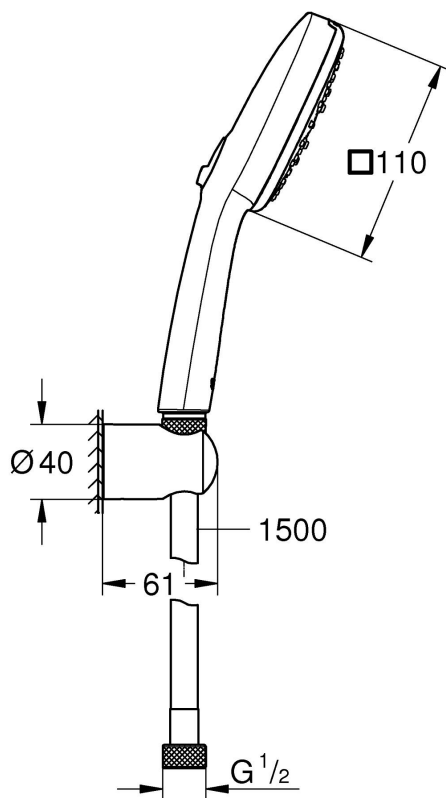

Grohe Tempesta Cube 110 Wall Holder Set 3 Sprays (Rain, Jet, Massage)

Range: Tempesta Cube 110

Description: Friendly to the planet and your family's needs, the GROHE Tempesta Cube 110 shower set offers a complete showering transformation from a straightforward upgrade - Consisting of: hand shower Tempesta Cube 110 (27 574), wall shower holder Tempesta, non-adjustable (28 605), shower hose Relexaflex 1500 mm 1/2" x 1/2" (28 151), GROHE Water Saving - Less water, perfect flow, GROHE SmartSwitch - easily rotate the dial to enjoy your preferred spray option, GROHE DreamSpray perfect spray pattern, GROHE Long-Life finish, SpeedClean anti-limescale system, Inner WaterGuide - inner insulation for surface and scalding protection, ShockProof silicone ring prevents damage caused by a shower falling, maximum flow rate (at 3 bar): 7.4 l/min, min. recommended pressure 1.0 bar, suitable for instantaneous heater, professional edition

Product Code: 27588003

ERP Code: 27588003

Barcode: 4005176768309

Product Features: GROHE DreamSpray, 5 Year Warranty, GROHE Long-Life finish, GROHE

Water Saving

Dimensions: (l) 249mm x (w) 209mm x (h) 93mm

Package Weight: 0.625

CAD3D: [Download](#)

Product Images

Flow Chart

MOT

GROHE DreamSpray

GROHE Long-Life finish

GROHE Water Saving