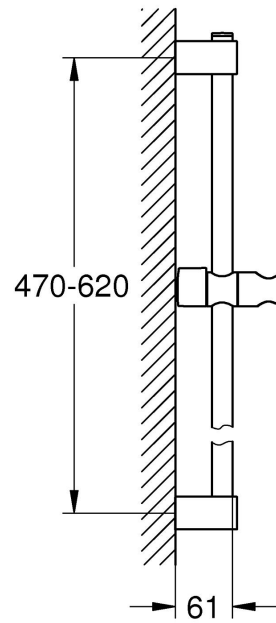

Grohe Tempesta Shower Rail, 600 mm

Range: Tempesta
Description: This compact GROHE Tempesta 600mm shower rail perfectly matches the GROHE range in stunning matt black for its high-quality design and finish – and is easy to install! - with wall brackets, glider and swivel holder, GROHE FastFixation (adjustable upper bracket for existing drill holes), adjustable glider (turn and glide shower holder)
Product Code: 275232431
ERP Code: 275232431
Barcode: 4067393016090
Product Features: 5 Year Warranty
Dimensions: (l) 650mm x (w) 125mm x (h) 42mm
Package Weight: 0.512
CAD3D: [Download](#)

Product Images

MOT

5 Year Warranty