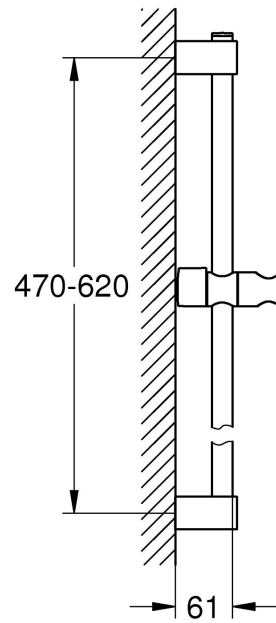

Grohe Tempesta Shower Rail, 600 mm

Range: Tempesta
Description: This compact GROHE Tempesta 600mm shower rail matches the GROHE range for its high-quality design and finish – and is so easy to fit! - with wall brackets, glider and swivel holder, GROHE Long-Life finish, GROHE FastFixation (adjustable upper bracket for existing drill holes), adjustable glider (turn and glide shower holder)
Product Code: 27523001
ERP Code: 27523001
Barcode: 4005176680809
Product Features: 5 Year Warranty, GROHE Long-Life finish
Dimensions: (l) 650mm x (w) 125mm x (h) 40mm
Package Weight: 0.55
CAD3D: [Download](#)

Product Images

MOT

GROHE Long-Life
finish

5 Year Warranty