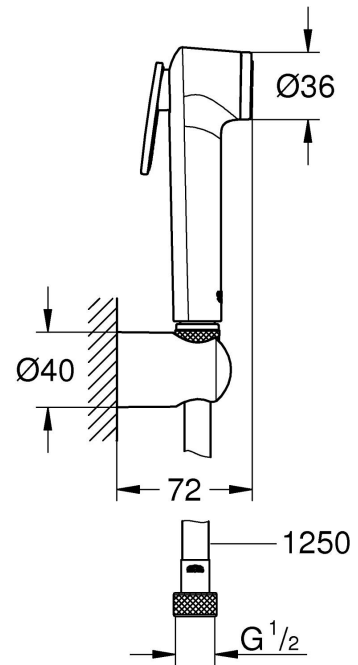

Grohe Tempesta Trigger Spray Set

Range: Tempesta
Description: AVAILABLE JUNE 25 consisting of: hand shower with trigger control wall shower holder Silverflex Long-Life shower hose 1250mm. GROHE Water Saving 5.7 l/min. flow limiter. GROHE Water Saving - Less water, perfect flow. SpeedClean anti-limescale system. Inner WaterGuide for a longer life. TwistStop to prevent hose from twisting min. recommended pressure 1 bar Please refer to local norms regarding installation.

Product Code: 1025302431
ERP Code: 1025302431
Barcode: 4067393022121
Product Features: 5 Year Warranty, GROHE Water Saving
Dimensions: (l) 205mm x (w) 45mm x (h) 226mm
Package Weight: 0.461
CAD3D: [Download](#)

Product Images