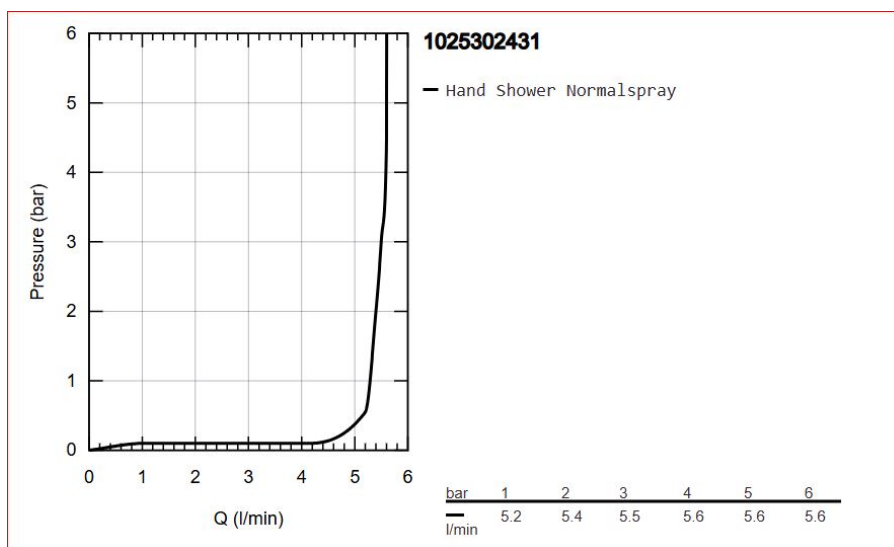

Grohe Tempesta Trigger Spray Set

Range: Tempesta
Description: AVAILABLE JUNE 25 consisting of: hand shower with trigger control wall shower holder Silverflex Long-Life shower hose 1250mm. GROHE Water Saving 5.7 l/min. flow limiter. GROHE Water Saving - Less water, perfect flow. SpeedClean anti-limescale system. Inner WaterGuide for a longer life. TwistStop to prevent hose from twisting min. recommended pressure 1 bar Please refer to local norms regarding installation.

Product Code: 1025302431
ERP Code: 1025302431
Barcode: 4067393022121
Product Features: 5 Year Warranty, GROHE Water Saving
Dimensions: (l) 205mm x (w) 45mm x (h) 226mm
Package Weight: 0.461
CAD3D: [Download](#)

Product Images

Flow Chart