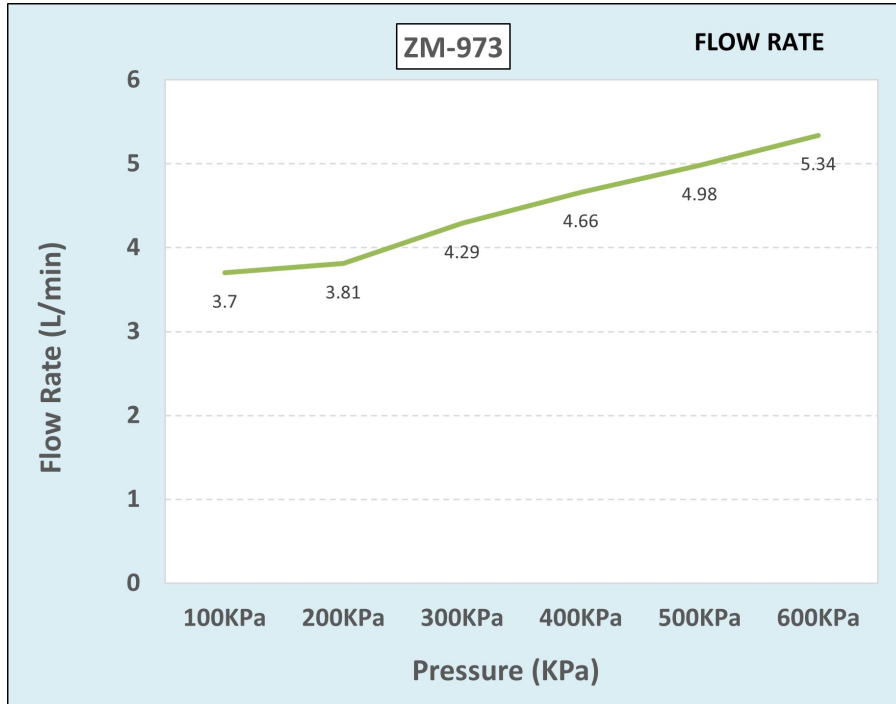

# Cobra Zambezi Matte Black Sink Mixer Low Level Spout

**Range:** Zambezi Matte Black  
**Description:** Zambezi pillar type sink mixer low level spout single lever flow rate restricted to 6.2 ltrs/min, g1/2 female connection ends matt black  
**Product Code:** ZM-973MB  
**ERP Code:** 110585K000  
**Barcode:** 6002194159537  
**Product Features:** Cobra EcoMind, Cobra TeamAssist, 10 Year Warranty, DZR Brass, JaswicApproved, 2 years on coating  
**Dimensions:** (l) 290mm x (w) 190mm x (h) 60mm  
**Package Weight:** 0.6

## Flow Chart