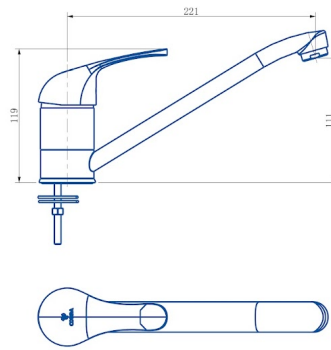

# Cobra Zambezi Matte Black Sink Mixer Low Level Spout

**Range:** Zambezi Matte Black  
**Description:** Zambezi pillar type sink mixer low level spout single lever flow rate restricted to 6.2 ltrs/min, g1/2 female connection ends matt black  
**Product Code:** ZM-973MB  
**ERP Code:** 110585K000  
**Barcode:** 6002194159537  
**Product Features:** Cobra EcoMind, Cobra TeamAssist, 10 Year Warranty, DZR Brass, JaswicApproved, 2 years on coating  
**Dimensions:** (l) 290mm x (w) 190mm x (h) 60mm  
**Package Weight:** 0.6

## Product Images

## Flow Chart