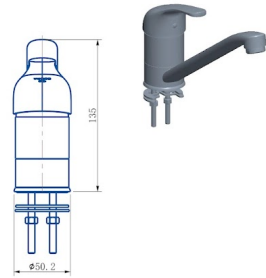

Cobra Zambezi Matte Black Sink Mixer Low Level Spout

Range: Zambezi Matte Black
Description: Zambezi pillar type sink mixer low level spout single lever flow rate restricted to 6.2 ltrs/min, g1/2 female connection ends matt black
Product Code: ZM-973MB
ERP Code: 110585K000
Barcode: 6002194159537
Product Features: Cobra EcoMind, Cobra TeamAssist, 10 Year Warranty, DZR Brass, JaswicApproved, 2 years on coating
Dimensions: (l) 290mm x (w) 190mm x (h) 60mm
Package Weight: 0.6

Product Images