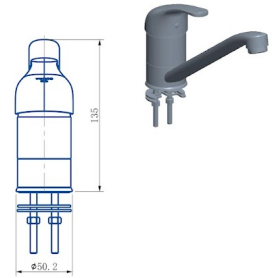

Cobra Zambezi Sink Mixer Low Level Spout

Range: Zambezi
Description: Zambezi pillar type sink mixer low level spout single lever flow rate restricted to 6.2 ltrs/min, g1/2 female connection ends chrome plated
Product Code: ZM-973
ERP Code: 1105840000
Barcode: 6002194159520
Product Features: Cobra PureShine, Cobra EcoMind, Cobra TeamAssist, 10 Year Warranty, DZR Brass, JaswicApproved
Dimensions: (l) 290mm x (w) 190mm x (h) 60mm
Package Weight: 0.9

Product Images