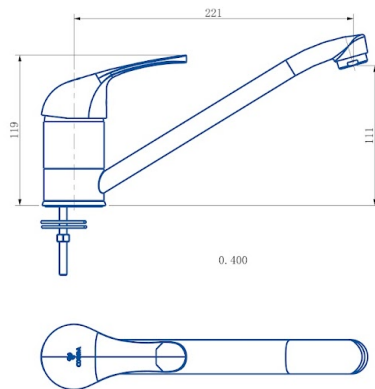

# Cobra Zambezi Sink Mixer Low Level Spout

**Range:** Zambezi  
**Description:** Zambezi pillar type sink mixer low level spout single lever flow rate restricted to 6.2 ltrs/min, g1/2 female connection ends chrome plated  
**Product Code:** ZM-973  
**ERP Code:** 1105840000  
**Barcode:** 6002194159520  
**Product Features:** Cobra PureShine, Cobra EcoMind, Cobra TeamAssist, 10 Year Warranty, DZR Brass, JaswicApproved  
**Dimensions:** (l) 290mm x (w) 190mm x (h) 60mm  
**Package Weight:** 0.9

## Flow Chart