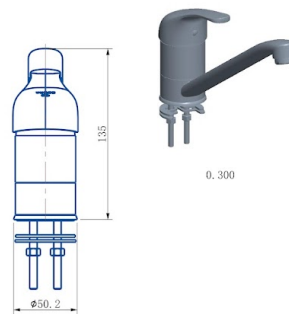

Flow Chart

MOT

Cobra TeamAssist

Cobra EcoMind

DZR Brass

Cobra PureShine

10 Year Warranty

JaswicApproved