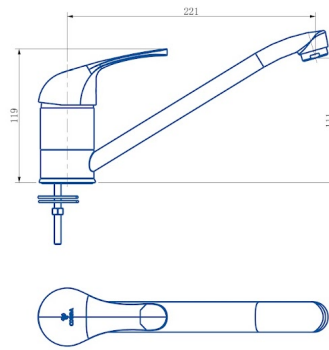

# Cobra Zambezi Sink Mixer Low Level Spout

**Range:** Zambezi  
**Description:** Zambezi pillar type sink mixer low level spout single lever flow rate restricted to 6.2 ltrs/min, g1/2 female connection ends chrome plated  
**Product Code:** ZM-973  
**ERP Code:** 1105840000  
**Barcode:** 6002194159520  
**Product Features:** Cobra PureShine, Cobra EcoMind, Cobra TeamAssist, 10 Year Warranty, DZR Brass, JaswicApproved  
**Dimensions:** (l) 290mm x (w) 190mm x (h) 60mm  
**Package Weight:** 0.9

## Product Images

## Flow Chart