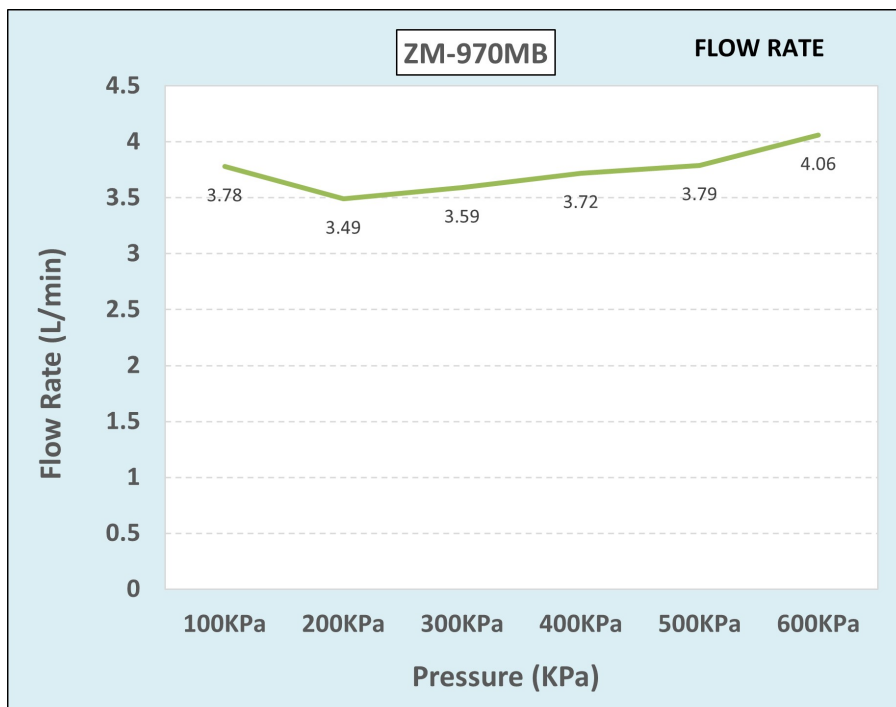

Cobra Zambezi Matte Black Sink Mixer Pillar Type

Range: Zambezi Matte Black
Description: Zambezi pillar type sink mixer single lever flow rate restricted to 6.2 ltrs/ min, G1/2 female connection ends matt black
Product Code: ZM-970MB
ERP Code: 110582K000
Barcode: 6002194159513
Product Features: Cobra EcoMind, Cobra TeamAssist, 10 Year Warranty, DZR Brass, JaswicApproved, 2 years on coating
Dimensions: (l) 350mm x (w) 215mm x (h) 70mm
Package Weight: 1.08

Flow Chart