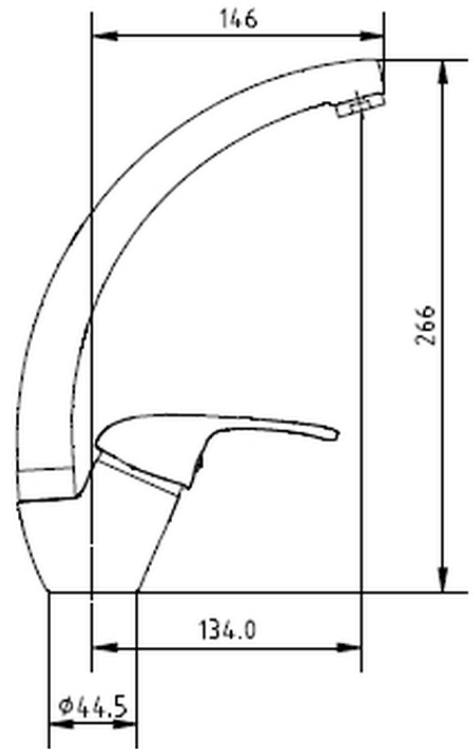

Cobra Zambezi Matte Black Sink Mixer Pillar Type

Range: Zambezi Matte Black
Description: Zambezi pillar type sink mixer single lever flow rate restricted to 6.2 ltrs/ min, G1/2 female connection ends matt black
Product Code: ZM-970MB
ERP Code: 110582K000
Barcode: 6002194159513
Product Features: Cobra EcoMind, Cobra TeamAssist, 10 Year Warranty, DZR Brass, JaswicApproved, 2 years on coating
Dimensions: (l) 350mm x (w) 215mm x (h) 70mm
Package Weight: 1.08

Product Images