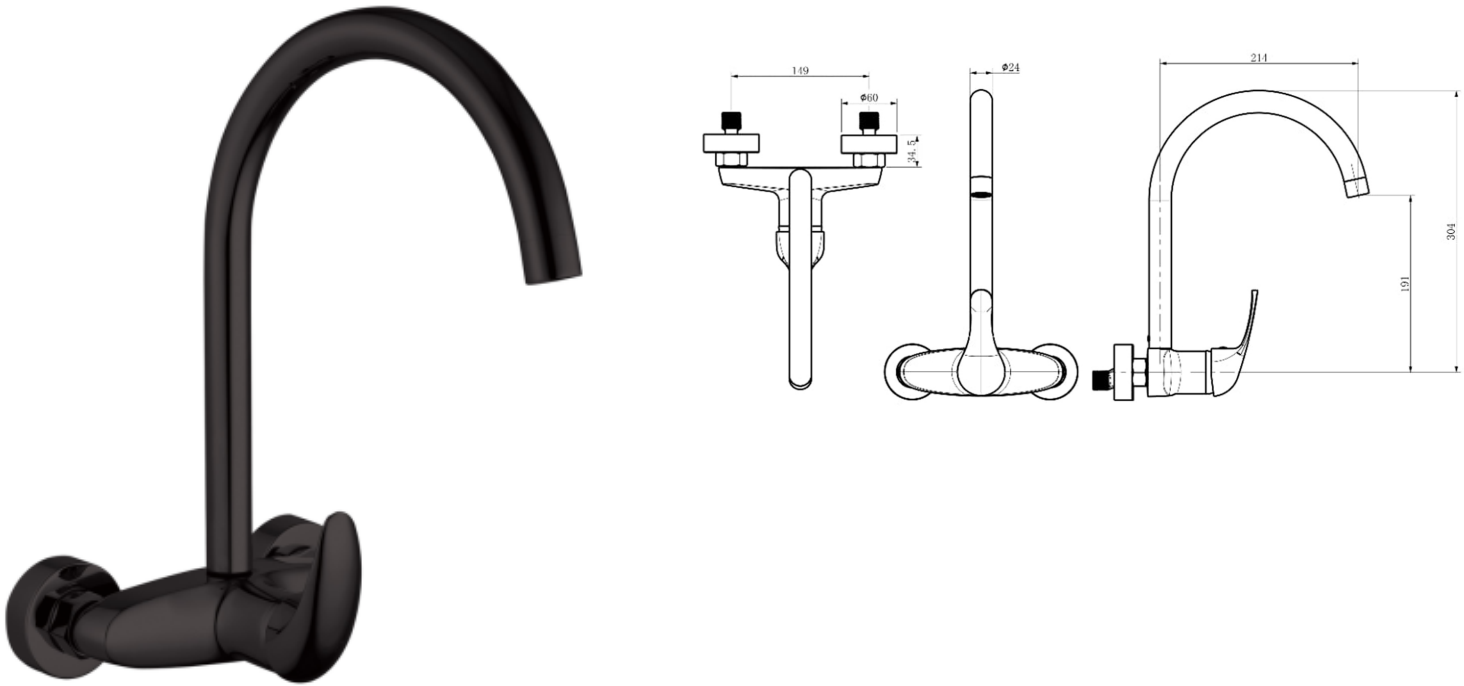

Cobra Zambezi Matte Black Sink Mixer Wall Type

Range: Zambezi Matte Black
Description: Zambezi wall type sink mixer single lever flow rate restricted to 6.2ltrs/min, including 2 x G1/2 s-connectors, matte black
Product Code: ZM-969MB
ERP Code: 110581K000
Barcode: 6002194159506
Product Features: Cobra EcoMind, Cobra TeamAssist, 10 Year Warranty, DZR Brass, JaswicApproved, 2 years on coating
Dimensions: (l) 345mm x (w) 300mm x (h) 150mm
Package Weight: 1.66

Product Images