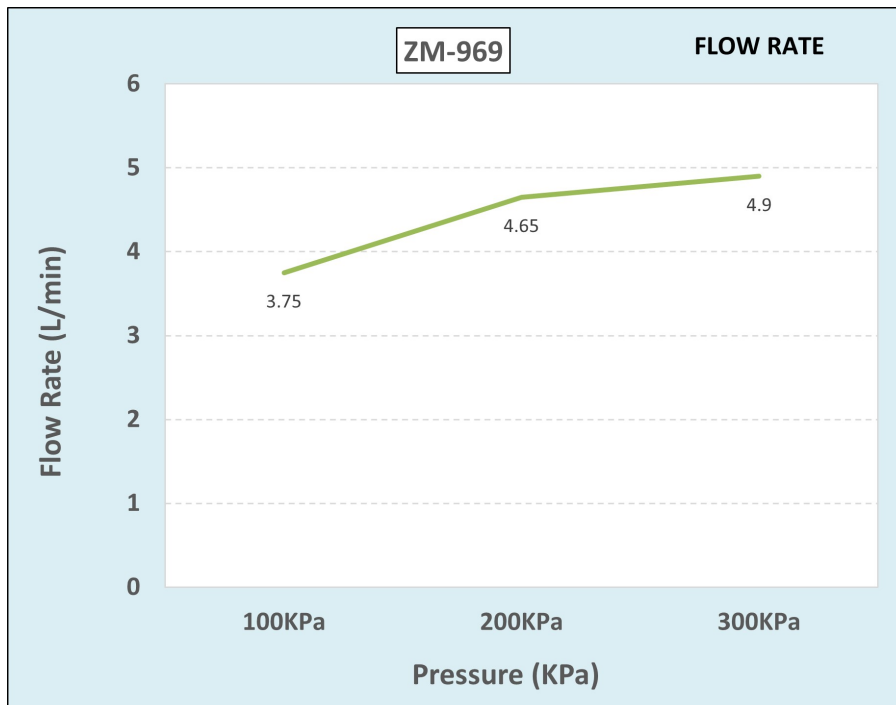

Cobra Zambezi Matte Black Sink Mixer Wall Type

Range: Zambezi Matte Black
Description: Zambezi wall type sink mixer single lever flow rate restricted to 6.2ltrs/min, including 2 x G1/2 s-connectors, matte black
Product Code: ZM-969MB
ERP Code: 110581K000
Barcode: 6002194159506
Product Features: Cobra EcoMind, Cobra TeamAssist, 10 Year Warranty, DZR Brass, JaswicApproved, 2 years on coating
Dimensions: (l) 345mm x (w) 300mm x (h) 150mm
Package Weight: 1.66

Product Images

Flow Chart