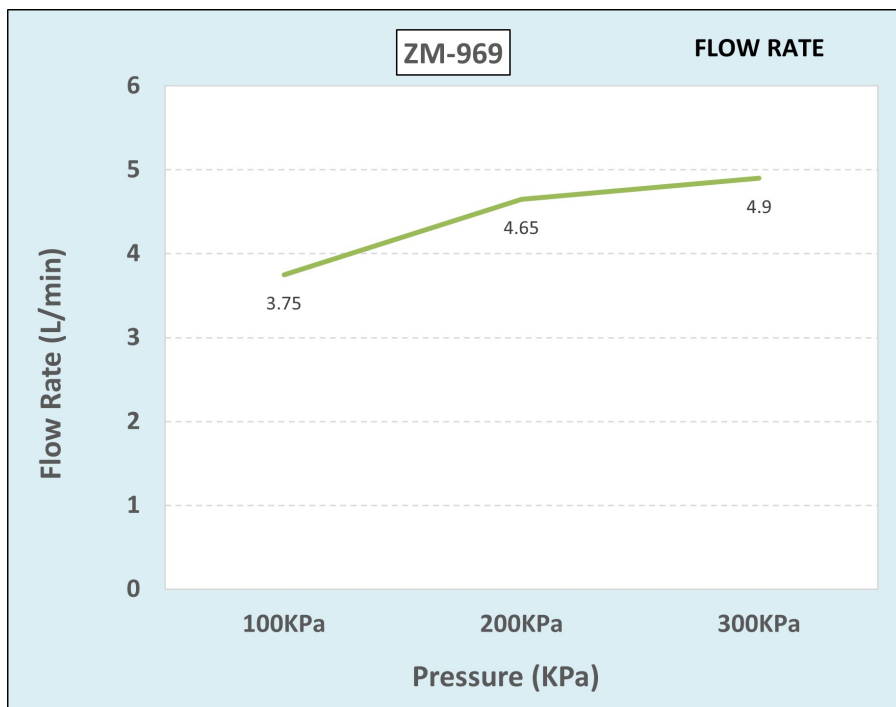

Cobra Zambezi Sink Mixer Wall Type

Range: Zambezi
Description: Zambezi wall type sink mixer single lever flow rate restricted to 6.2ltrs/min, including 2 x G1/2 s-connectors, chrome plated
Product Code: ZM-969
ERP Code: 1105800000
Barcode: 6002194159490
Product Features: Cobra PureShine, Cobra EcoMind, Cobra TeamAssist, 10 Year Warranty, DZR Brass, JaswicApproved
Dimensions: (l) 345mm x (w) 300mm x (h) 150mm
Package Weight: 1.62

Product Images

Flow Chart