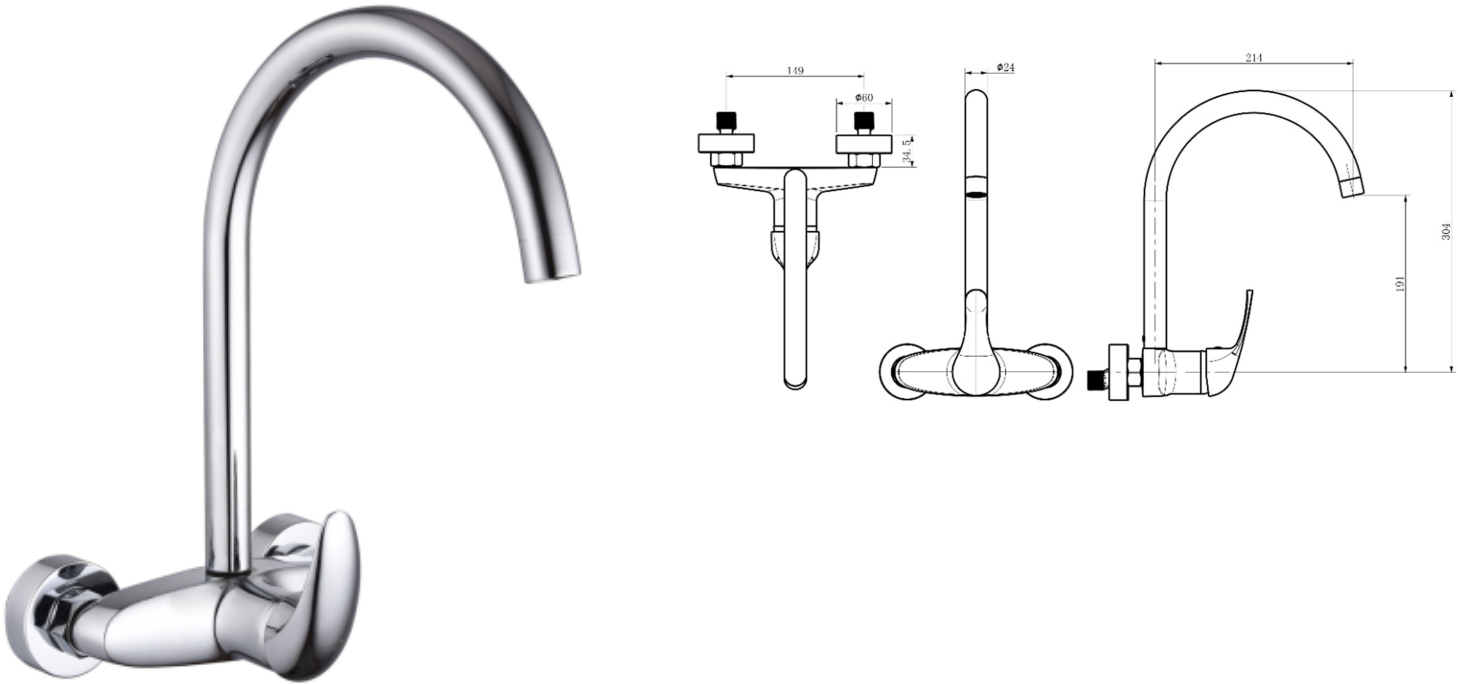

Cobra Zambezi Sink Mixer Wall Type

Range: Zambezi
Description: Zambezi wall type sink mixer single lever flow rate restricted to 6.2ltrs/min, including 2 x G1/2 s-connectors, chrome plated
Product Code: ZM-969
ERP Code: 1105800000
Barcode: 6002194159490
Product Features: Cobra PureShine, Cobra EcoMind, Cobra TeamAssist, 10 Year Warranty, DZR Brass, JaswicApproved
Dimensions: (l) 345mm x (w) 300mm x (h) 150mm
Package Weight: 1.62

Product Images